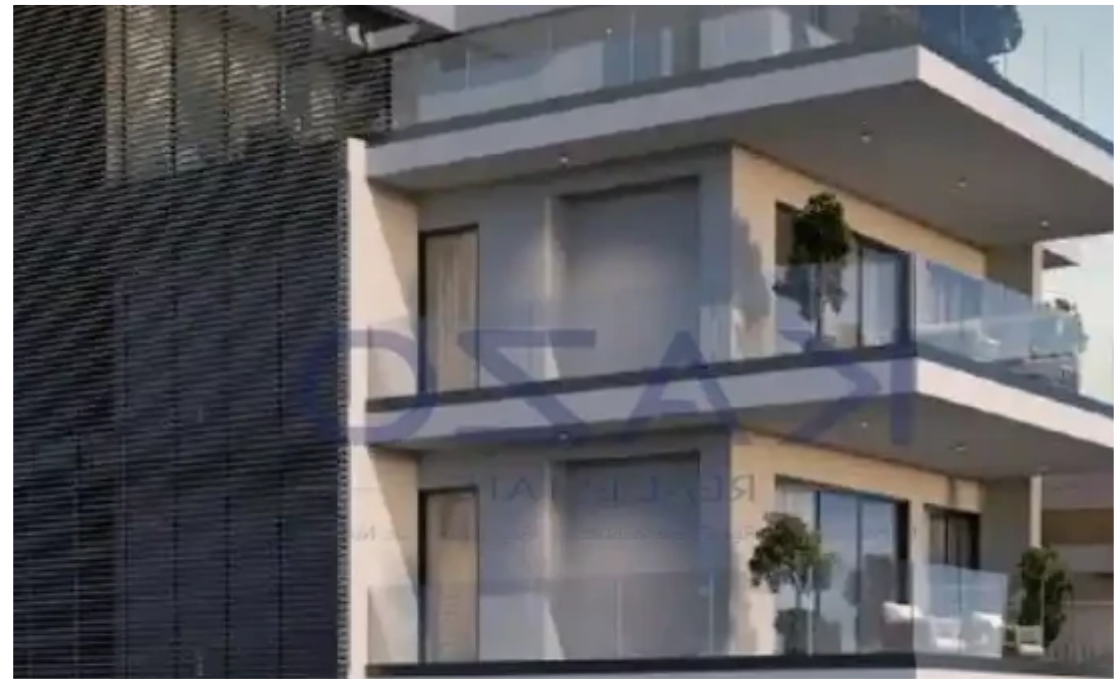

2-bedroom apartment f?r s?le

Limassol, Linopetra-School-Agios-Stylianos-Agios-Athanasios-4102 ,
Cyprus

Offered at: € 400,000

Estate ID: 74162

Ref: ba5416546

NET internal area: **87**

Bathrooms: **2**

Bedrooms: **2**

Parking spaces: **Covered cars**

Available from: **2024-10-26**

Offered at: **400,000**

Type: **Apartment**

Discover a beautiful two bedroom apartment for sale in Linopetra. The property covers 87 sqm internal space 27 sqm covered veranda and 10 sqm uncovered veranda . It comprises of a living room, an open plan kitchen, two bedrooms, an en-suite shower and the main shower room. It is situated on the first floor of a three-story building and comes with one covered parking spot and a storage unit. ...