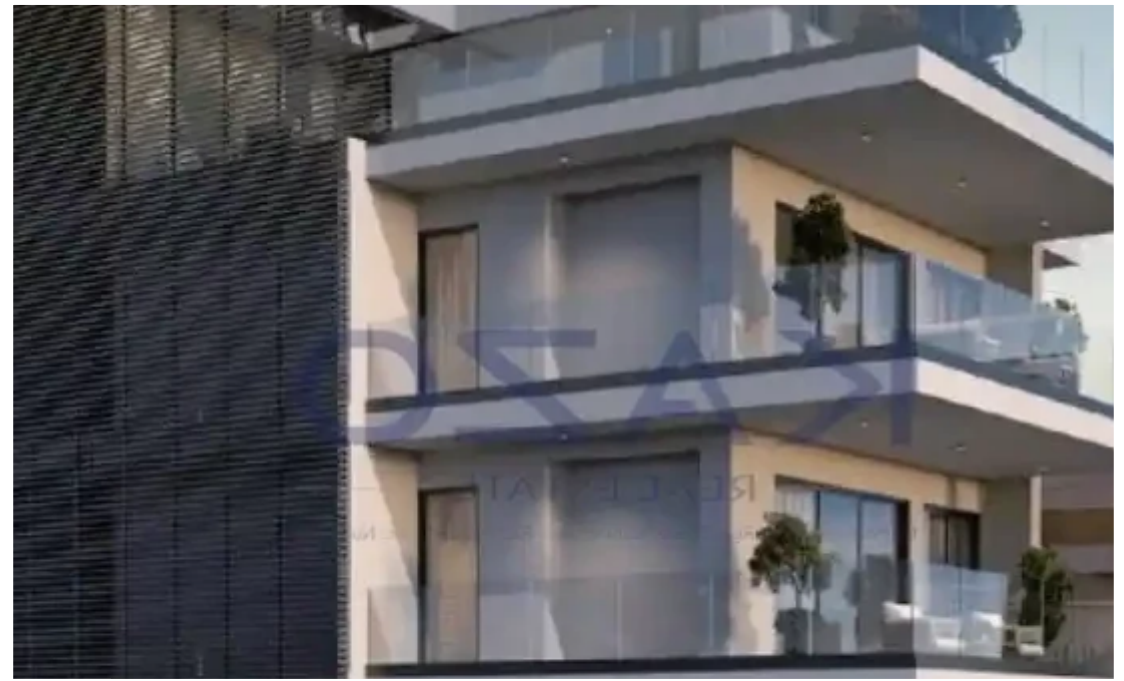

1-bedroom apartment f?r s?le

Limassol, Linopetra-School-Agios-Stylianos-Agios-Athanasios-4102 ,
Cyprus

Offered at: € 280,000

Estate ID: 74165

Ref: ba5416545

NET internal area: **50**

Bathrooms: **1**

Bedrooms: **1**

Parking spaces: **Covered cars**

Available from: **2024-10-26**

Offered at: **280,000**

Type: **Apartment**

Discover a beautiful one bedroom apartment for sale in Linopetra. The property covers 50 sqm internal space and 13 sqm covered veranda. It comprises of a living room, an open plan kitchen, one bedroom and a shower room. It is situated on the second floor of a three-story building and comes with one covered parking spot and a storage unit. ...