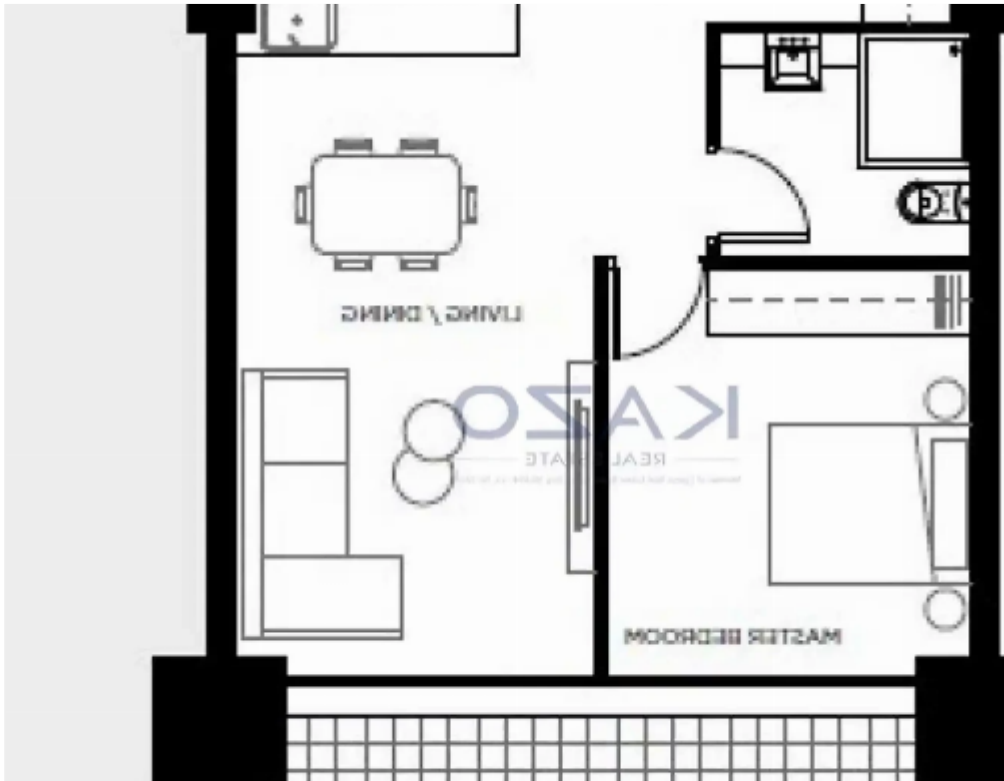

1-bedroom apartment f?r s?le

Limassol, Touristiki-Periochi-Potamos-Germasogeias-4046 , Cyprus

Offered at: € 1,060,000

Estate ID: 74193

Ref: ba5416133

NET internal area: **56**

Bedrooms: **1**

Parking spaces: **Covered cars**

Available from: **2024-10-26**

Offered at: **1,060,000**

Type: **Apartment**

""""""Prestigious one-bedroom apartments with an incredible sea view for sale in Germasoyeia Tourist area. This astonishing apartment is based on the fourteenth floor of a brand new residential tower in Germasoyeia Tourist area. The property is close to Limassol Marina, Dasoudi Beach, Old Town, and the Amathounta archaeological site, while in just five minutes of driving there is the Motorway facilitating traveling across Cyprus. In proximity to the property, there are all the essential services that a modern household needs, such as supermarkets, bakeries, pharmacies, bars, parks, 5stars hotels, spas, restaurants, and much more. Also, in-house the property there is a fine-dining restaurant,...