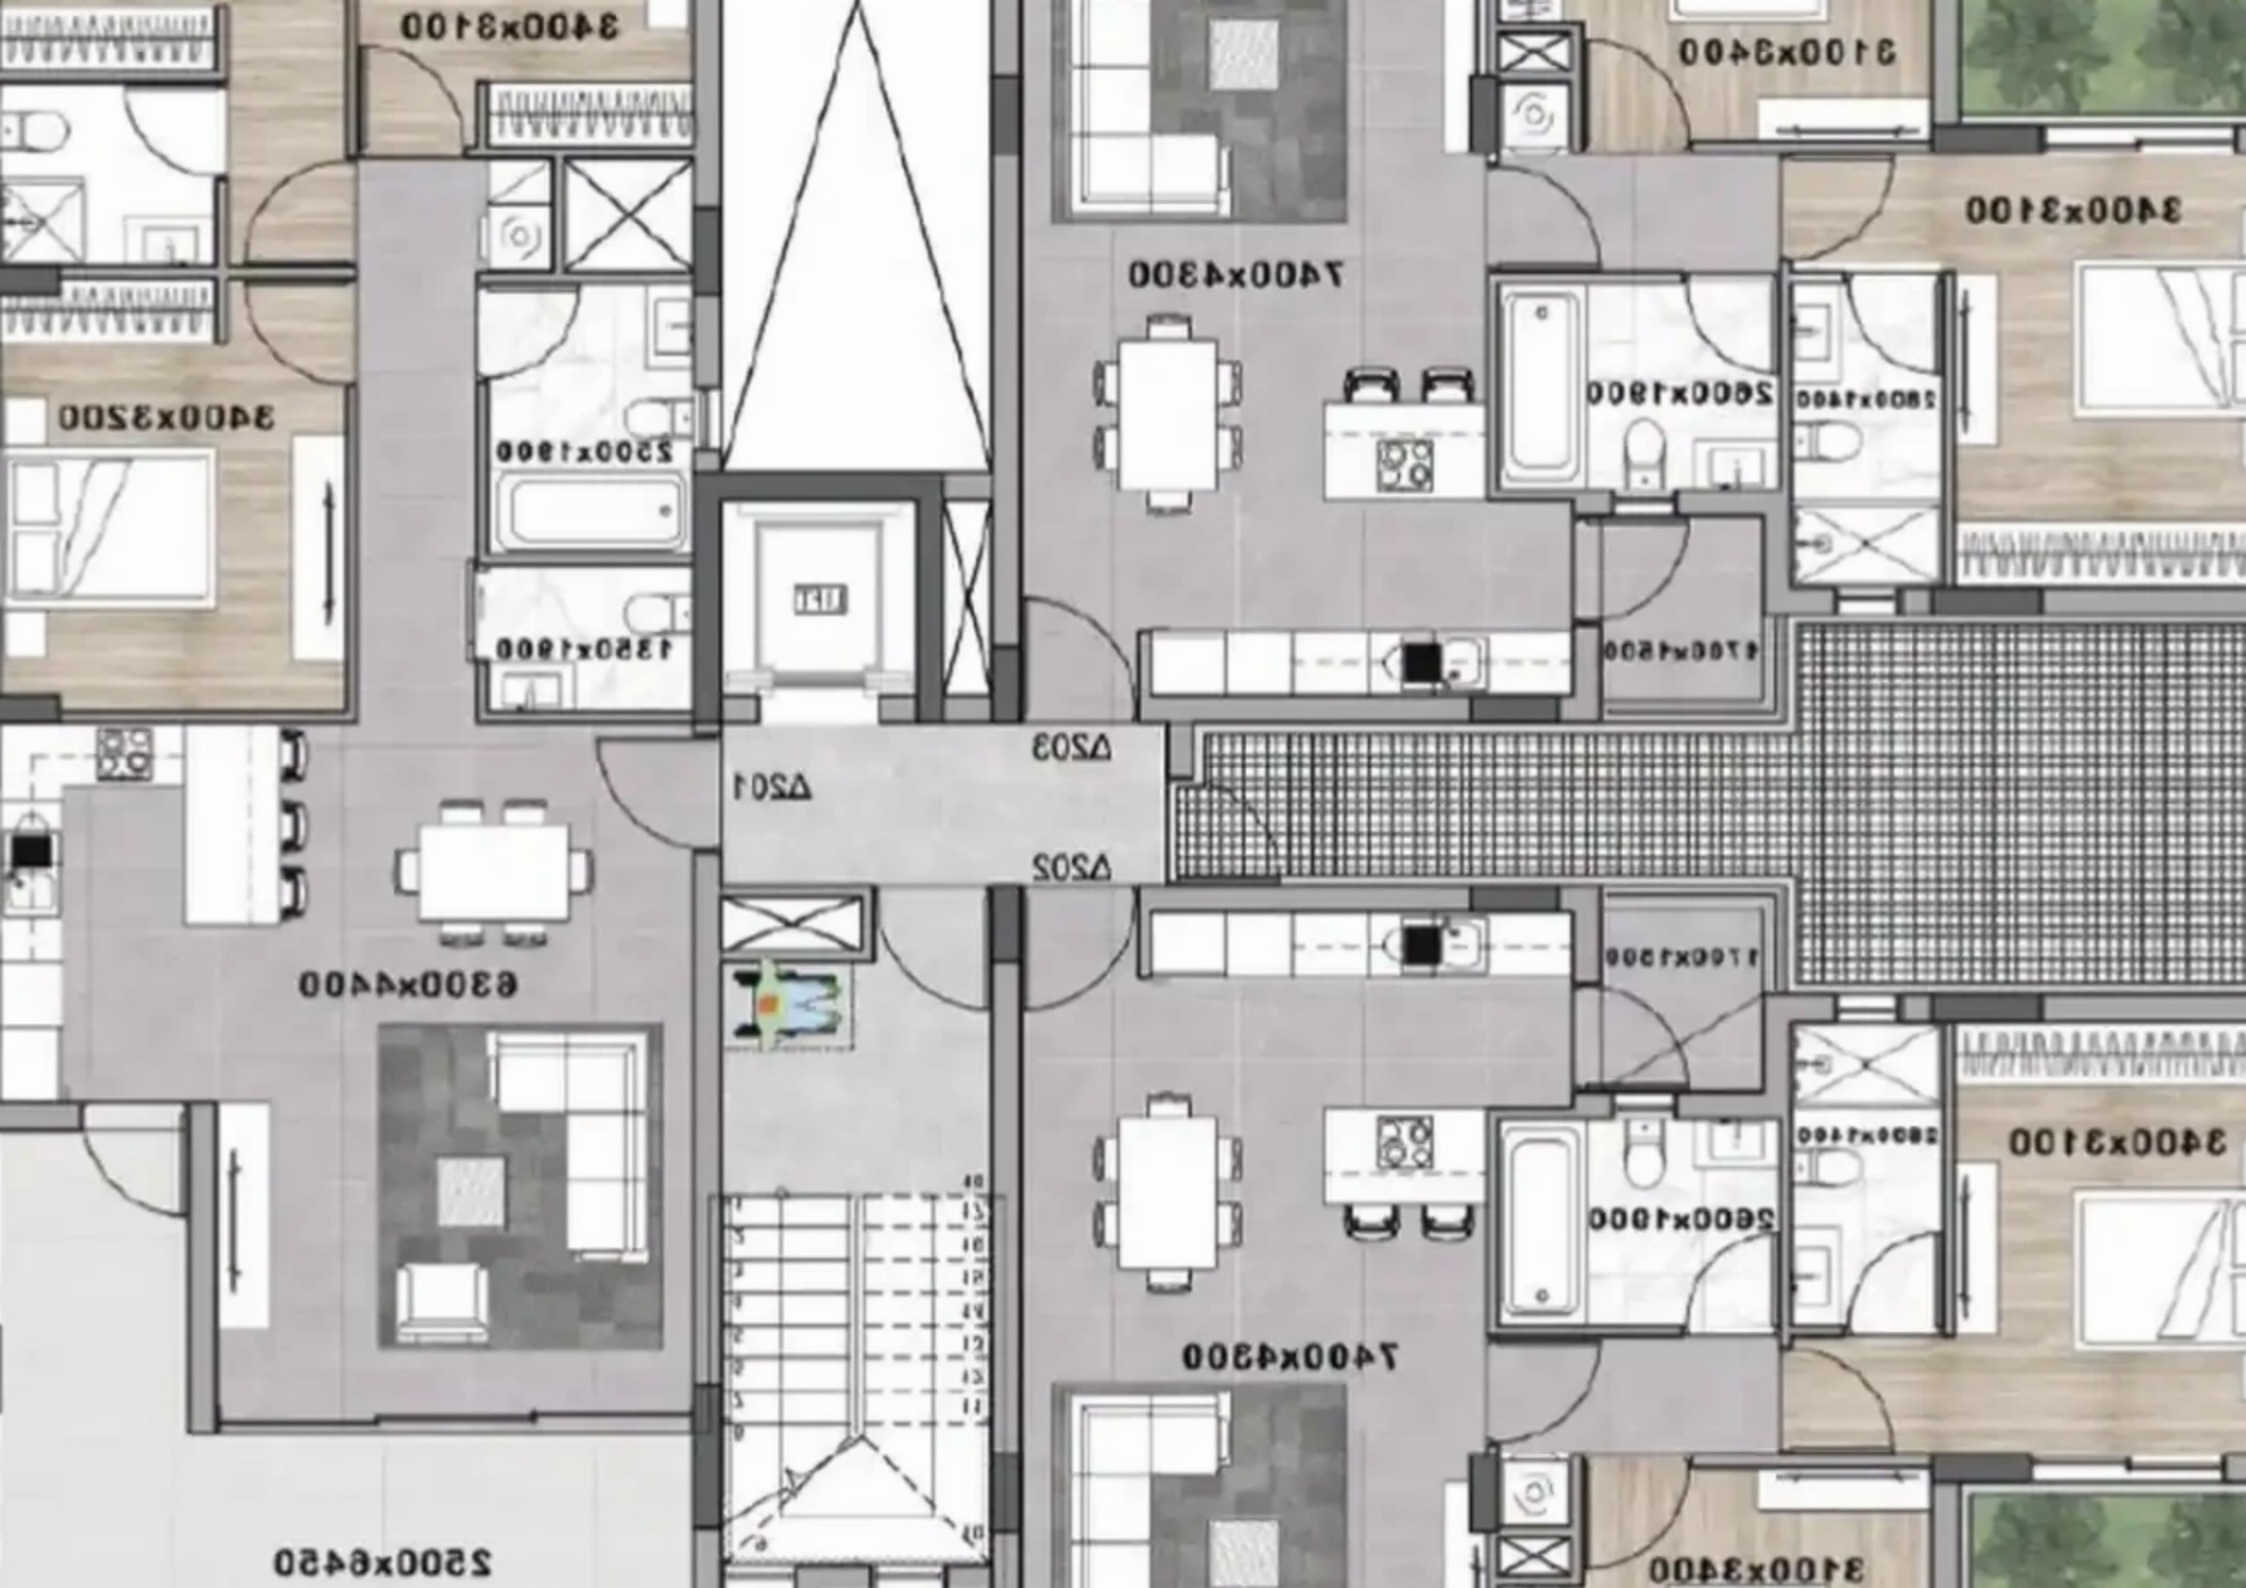

Parking spaces: **Covered cars**

Available from: **2024-10-26**

Offered at: **190,000**

Type: **Apartment**

""""""Spacious apartment in a beautiful location of Latsia with easy access to the main highway, which gives access to all the cities of the island. Also, this area is approximately the center of Cyprus, which means that it is easy to get to any part of Cyprus. This apartment has 2 bedrooms. There is a covered veranda of 22 m2."""""" ...

Estate on map:

3400x3100

3100x3400

3400x3100

3400x3500

2500x1800

1400x4300

2600x1800

2600x1800

1320x1800

1700x2800

ΔS03

ΔS01

ΔS05

1700x2800

3300x4400

3400x3100

2600x1800

1400x4300

2500x4250

3400x3400