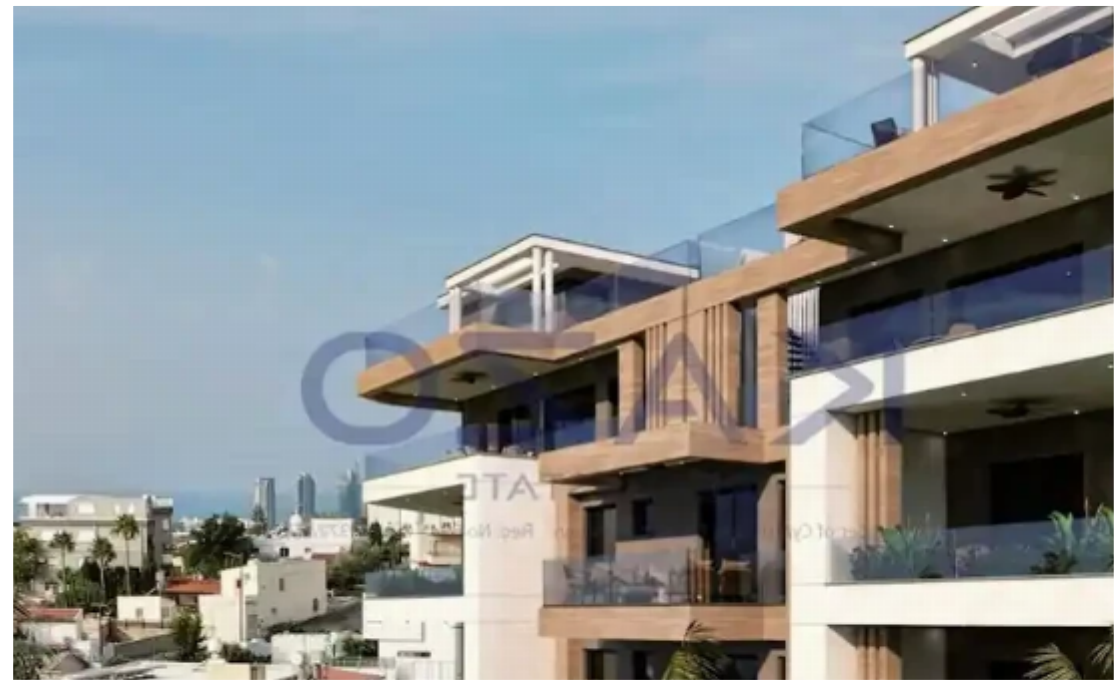

3-bedroom apartment f?r s?le

Limassol, Panthea-Grammar-School-Agios-Athanasios-4105 ,
Cyprus

Offered at: € 850,000

Estate ID: 74240

Ref: ba5416496

NET internal area: **138**

Bathrooms: **2**

Bedrooms: **3**

Parking spaces: **Covered cars**

Available from: **2024-10-26**

Offered at: **850,000**

Type: **Apartment**

""""""Introducing a one of a kind two bedroom apartment, available for sale in Agios Athanasios area. The property covers 138 sqm of internal area and 102 sqm covered veranda. More specifically, the property consists of a living room, an open plan kitchen, three bedrooms, an en-suite shower and a bathroom. The flat is situated on the third floor of a three story building and comes with one covered parking space and a storage unit. """""" ...