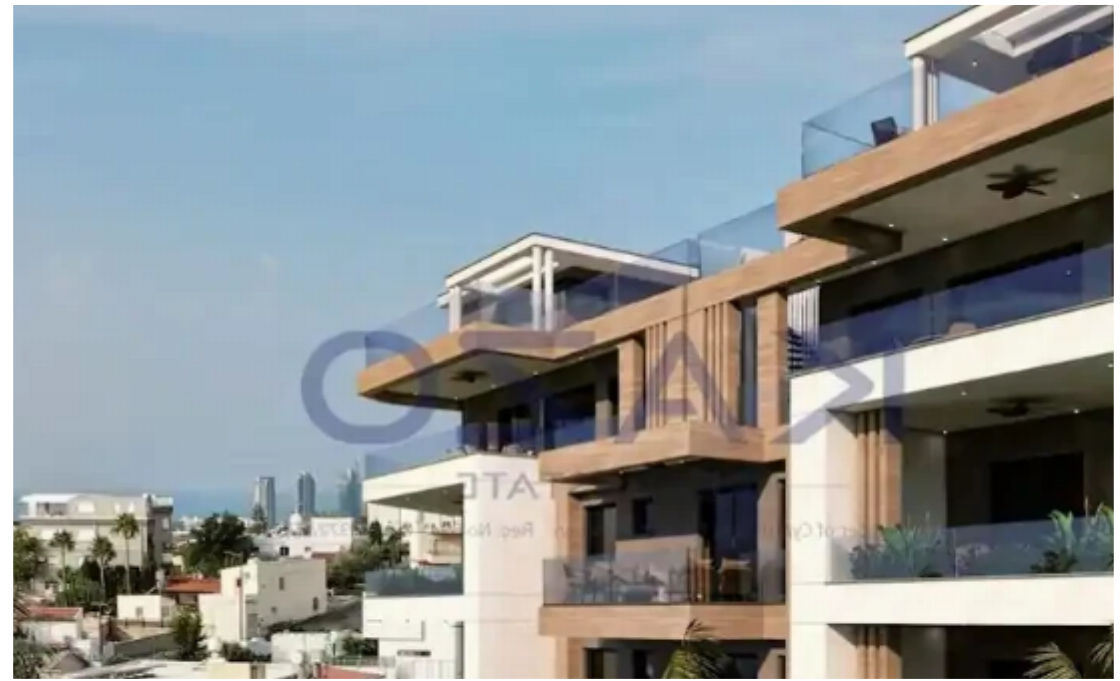

3-bedroom apartment f?r s?le

Limassol, Panthea-Grammar-School-Agios-Athanasios-4105 ,
Cyprus

Offered at: € 850,000

Estate ID: 74240

Ref: ba5416496

NET internal area: **138**

Bathrooms: **2**

Bedrooms: **3**

Parking spaces: **Covered cars**

Available from: **2024-10-26**

Offered at: **850,000**

Type: **Apartment**

""""""Introducing a one of a kind two bedroom apartment, available for sale in Agios Athanasios area. The property covers 138 sqm of internal area and 102 sqm covered veranda. More specifically, the property consists of a living room, an open plan kitchen, three bedrooms, an en-suite shower and a bathroom. The flat is situated on the third floor of a three story building and comes with one covered parking space and a storage unit. """""" ...