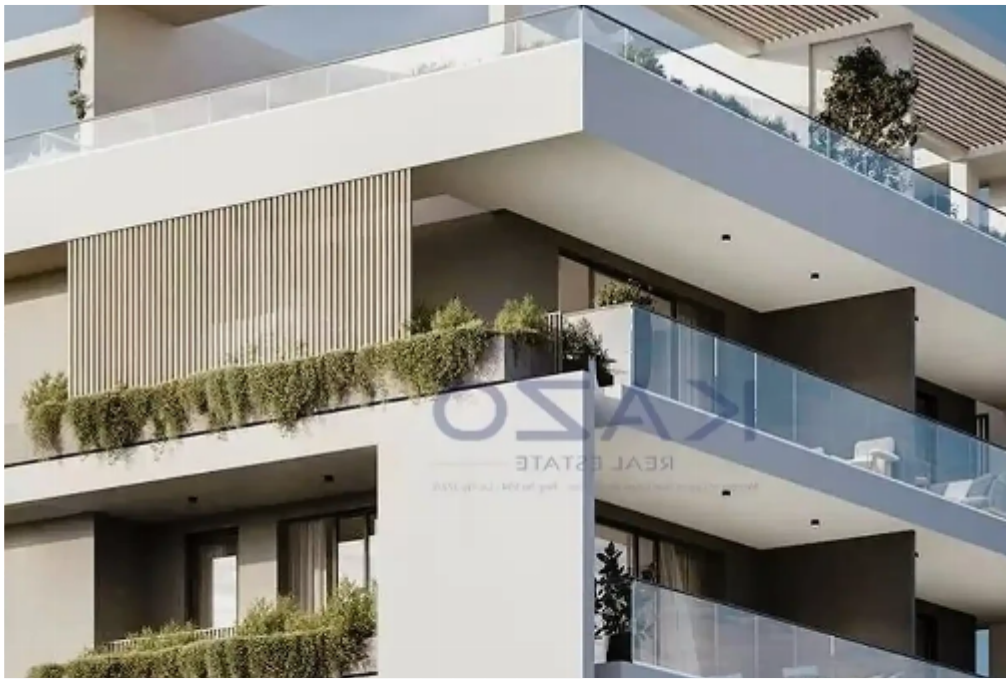

## 2-bedroom apartment for sale

Limassol, Linopetra-School-Agios-Stylianos-Agios-Athanasios-4102 ,  
Cyprus

**Offered at:** € 550,000

**Estate ID:** 74331

**Ref:** ba5416658

NET internal area: **85**

Bathrooms: **1**

Bedrooms: **2**

Parking spaces: **Covered cars**

Available from: **2024-10-26**

Offered at: **550,000**

Type: **Apartment**

""Astonishing two bedroom top floor apartment, available for sale in Linopetra area. The flat consists of 85 sqm covered area and 24 sqm covered veranda. It comprises of a large living room, an open plan kitchen, two spacious and vibrant bedrooms, the main bathroom and a guest lavatory. The property is situated on the fourth floor of a four-story building and comes with one covered parking space and a storage unit. Additionally the building offers a communal pool.""...