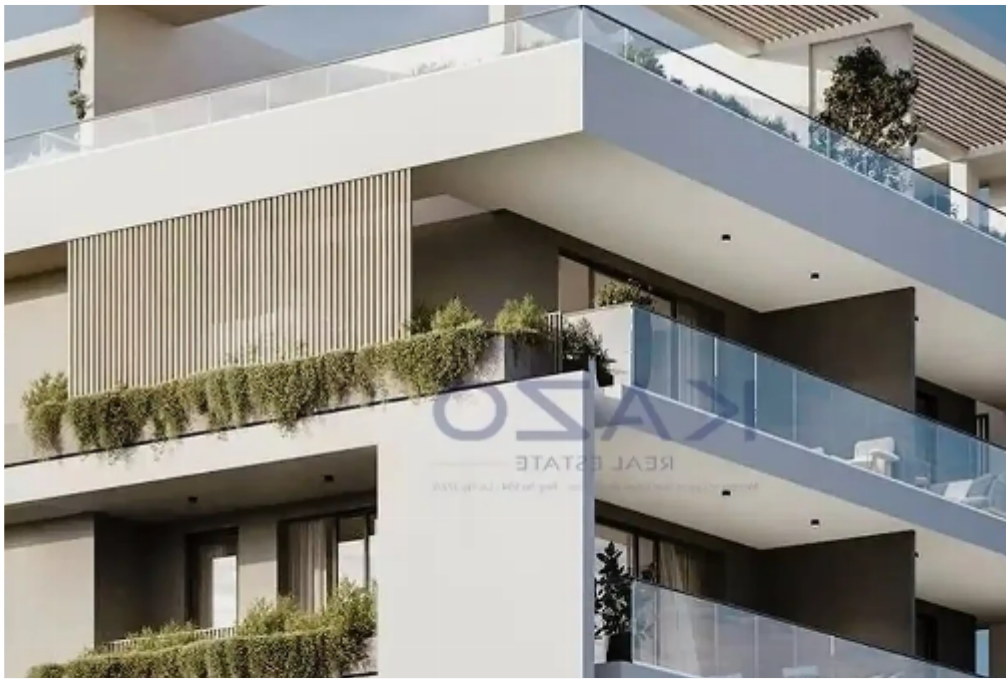

## 2-bedroom apartment for sale

Limassol, Linopetra-School-Agios-Stylianos-Agios-Athanasios-4102 ,  
Cyprus

**Offered at:** € 435,000

**Estate ID:** 74333

**Ref:** ba5416657

NET internal area: **85**

Bathrooms: **1**

Bedrooms: **2**

Parking spaces: **Covered cars**

Available from: **2024-10-26**

Offered at: **435,000**

Type: **Apartment**

""Astonishing two bedroom apartment, available for sale in Linopetra area. The flat consists of 85 sqm covered area and 20 sqm covered veranda. It comprises of a large living room, an open plan kitchen, two spacious and vibrant bedrooms, the main bathroom and a guest lavatory. The property is situated on the first floor of a four-story building and comes with one covered parking space and a storage unit. Additionally the building offers a communal pool.""...