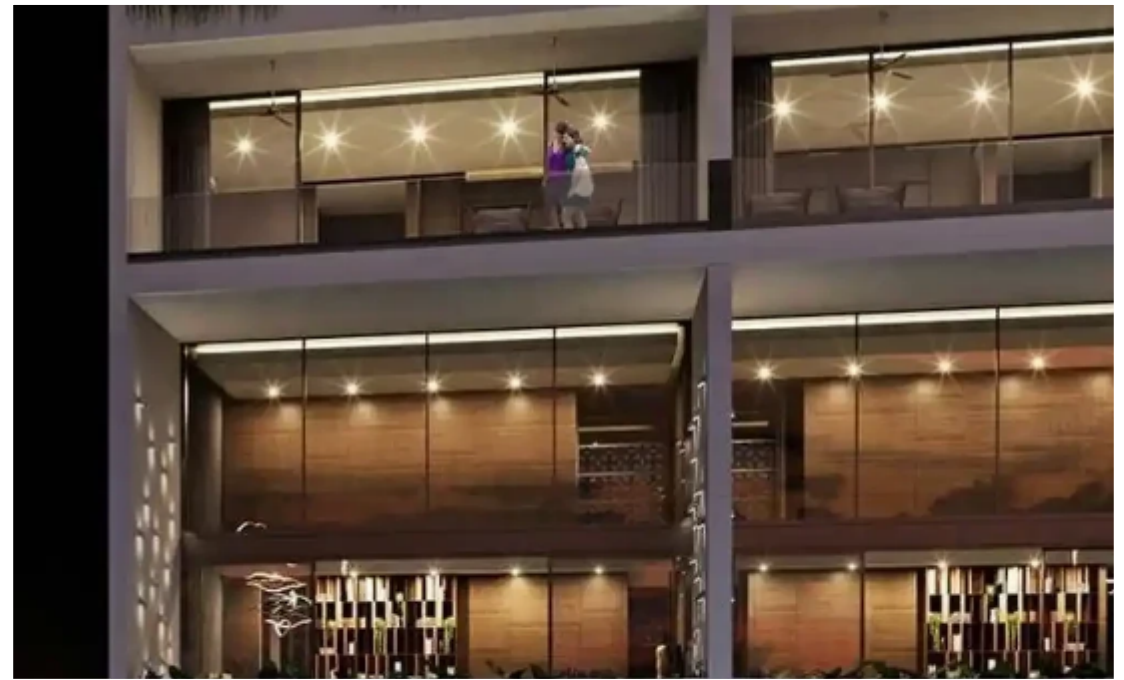

2-bedroom apartment f?r s?le

Limassol, Super-Home-Center-Timou-Prodromou-Mesa-Geitonia-4004 , Cyprus

Offered at: € 855,000

Estate ID: 74338

Ref: ba5244169

Bathrooms: **2**

Bedrooms: **2**

Parking spaces: **Covered cars**

Available from: **2024-10-26**

Offered at: **855,000**

Type: **Apartment**

""""""Apartment for sale in Germasogeia, Limassol. The project consists of 18 residences (apartments, townhouses, penthouses) with 2-3 bedrooms. High-quality finish made of natural materials. Spacious terraces, swimming pool, well—groomed territory - all this makes living in Finikis Terraces look like an endless fairy tale. Each residence has premium quality plumbing, double glazing, air conditioning, underfloor heating, video intercom, armored doors. Covered veranda. Covered parking.""""""...