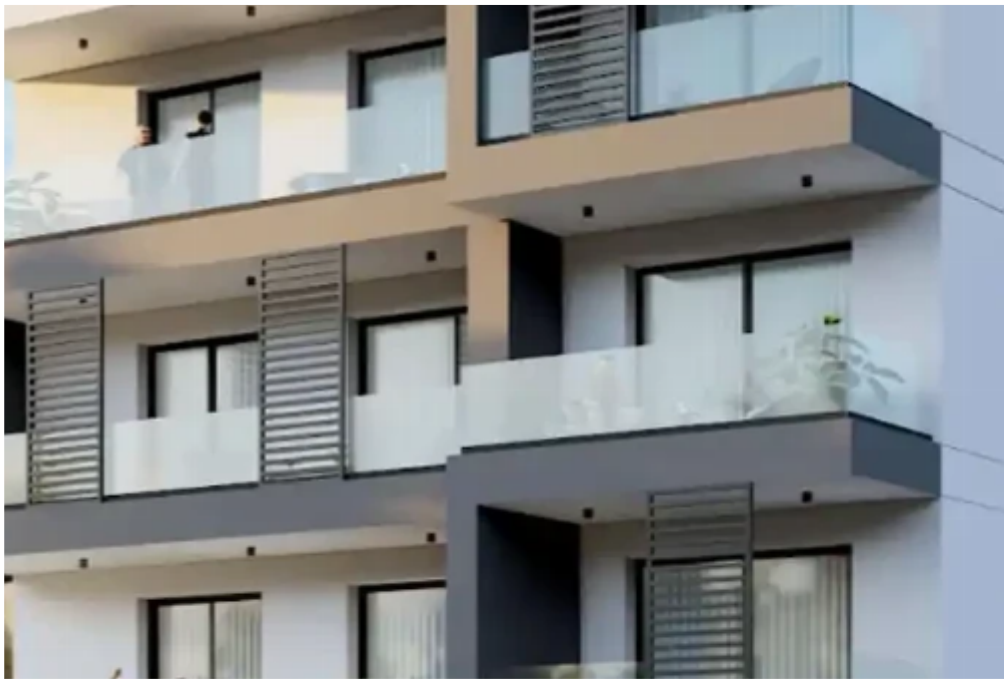

## 1-bedroom apartment f?r s?le

Larnaka, Lisou-Santama-St-Tsakilero-Sotiros-6052 , Cyprus

**Offered at:** € 150,000

**Estate ID:** 74359

**Ref:** ba5244148

NET internal area: **52**

Bathrooms: **1**

Bedrooms: **1**

Parking spaces: **No cars**

Available from: **2024-10-26**

Offered at: **150,000**

Type: **Apartment**

Introducing the epitome of coastal luxury living: nestled in Larnaca, Cyprus, is a new architectural marvel, redefining the skyline with its sleek and contemporary design. This stunning apartment building boasts panoramic views of the charming cityscape of Larnaca. With meticulous attention to detail, each residence within this exclusive development exudes sophistication and comfort. From spacious open-plan layouts to high-end finishes, every aspect of these apartments has been crafted to perfection. Conveniently located within close proximity to pristine beaches, renowned restaurants, cultural attractions, and vibrant nightlife, this apartment building offers the perfect balance of t...