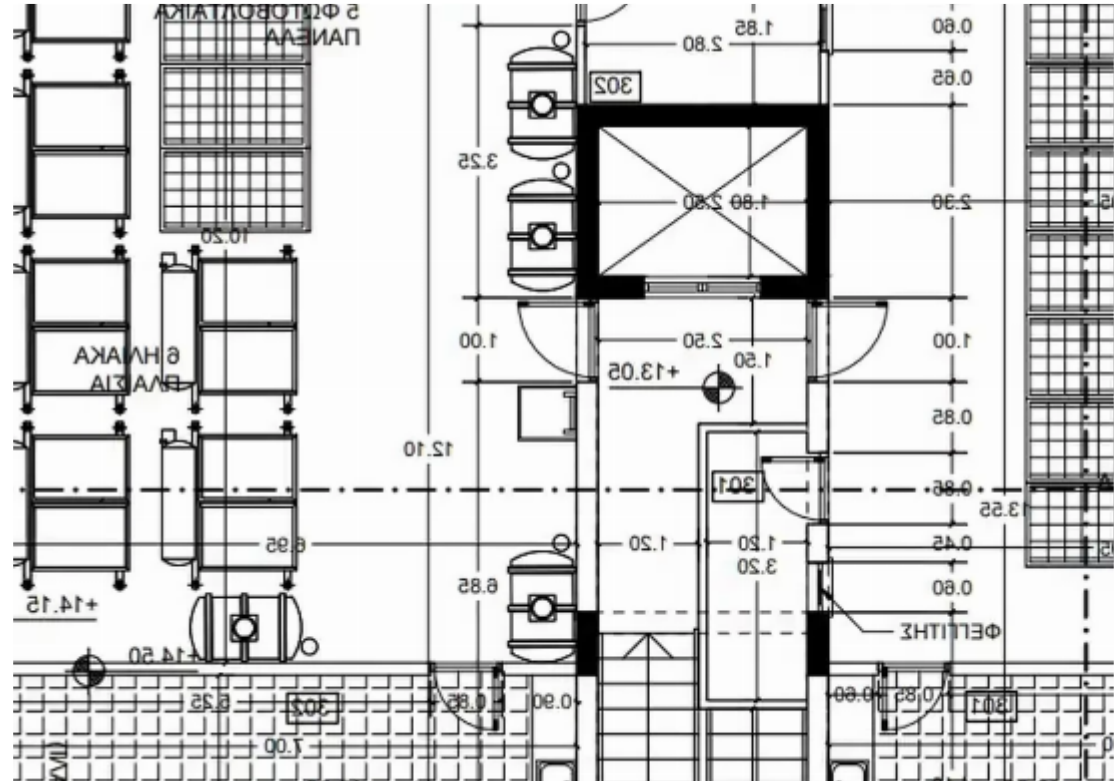

2-bedroom apartment for sale

Limassol, Pano-Polemidia-4130 , Cyprus

Offered at: € 335,000

Estate ID: 74395

Ref: ba5458492

NET internal area: **123**

Bathrooms: **2**

Bedrooms: **2**

Parking spaces: **Covered cars**

Available from: **2024-10-26**

Offered at: **335,000**

Type: **Apartment**

""""""2 BEDROOM APARTMENT FOR SALE IN EKALI AREA €335,000 +VAT Completion Date07/2025 Property Features Title Deed Quiet location Built-in wardrobes Covered garage Double glazed Elevator En-suite bathroom Granite kitchen worktops Guest WC Marble floor Open parking Parquet in bedrooms Pressurized water system AC provision Solar heating Store room City view Covered Verandas Uncovered Verandas""""""...