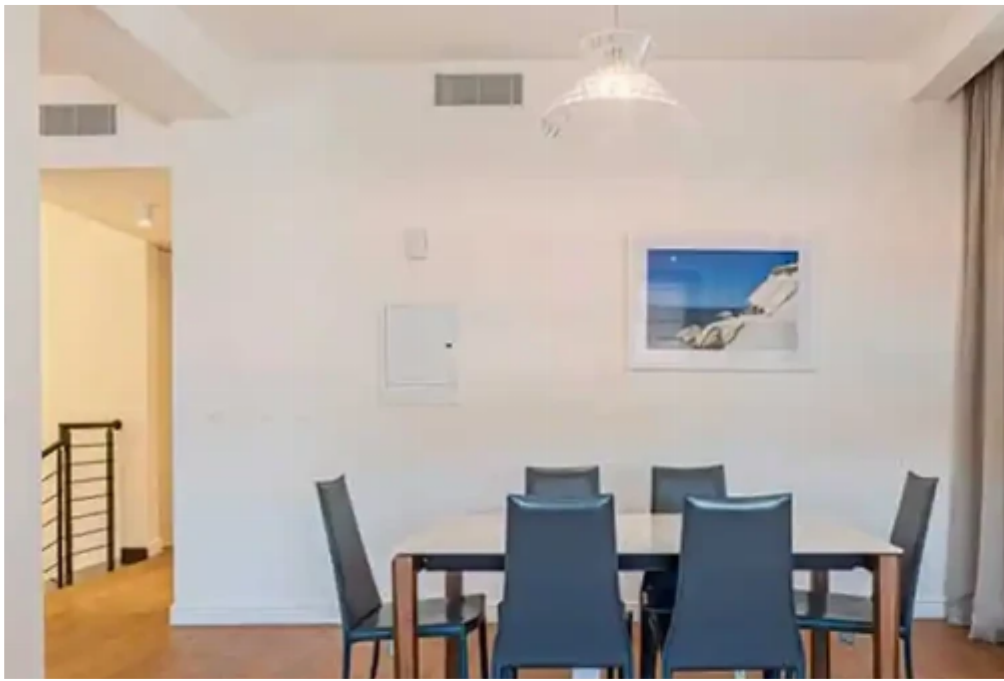

2-bedroom apartment for sale

Limassol, Columbia-Chalomantres-Potamos-Germasogeias-4043 ,
Cyprus

Offered at: € 695,000

Estate ID: 74420

Ref: ba4771009

NET internal area: **85**

Bathrooms: **2**

Bedrooms: **2**

Parking spaces: **Covered cars**

Available from: **2024-10-26**

Offered at: **695,000**

Type: **Apartment**

....."For sale 2 Bedroom luxury apartment. Sandy beaches and popular tourist attractions 5 minutes away from the project guarantee that your property will be a successful investment offering generous capital growth and suitable for getting a solid rental yield. The smart "compound" concept, convenient positioning, and trendy architectural concept make this development unmatched on the Limassol property market... .."