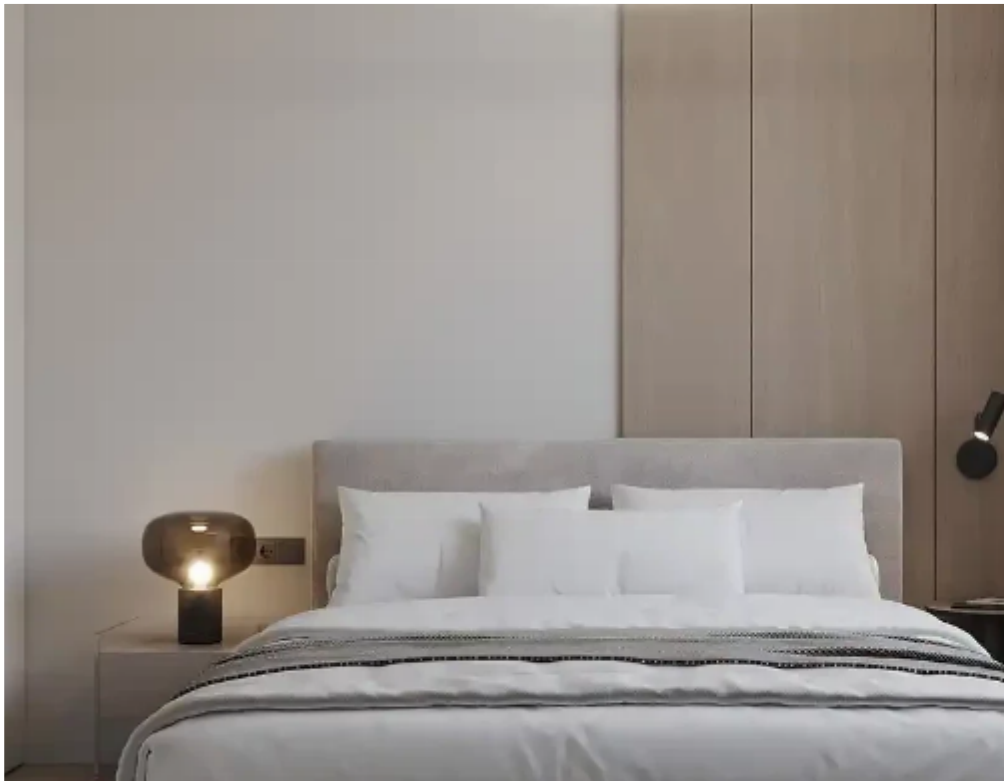

2-bedroom penthouse f?r s?le

Limassol, Kalogeropouleio-Gymnasium-Kodobathkia-Mesa-Geitonia-4002 , Cyprus

Offered at: € 609,950

Estate ID: 74517

Ref: ba5146186

Bathrooms: **2**

Bedrooms: **2**

Parking spaces: **No cars**

Available from: **2024-10-26**

Offered at: **609,950**

Type: **Penthouse**

.....This project represents more than just a place to live or work; it's the beginning of a new chapter in urban living. Situated at the doorstep of Limassol's vibrant city center, project offers residents and professionals alike the perfect balance between accessibility and tranquility. With thoughtfully designed residential spaces and modern amenities, project is not just a destination; it's the starting point for a life of convenience, comfort, and success. This is a mixed-use development project comprising both residential and commercial buildings. The residential zone offers 16 apartments ranging from 73.00 m2 to 140.20 m2. The commercial development features a fourt...