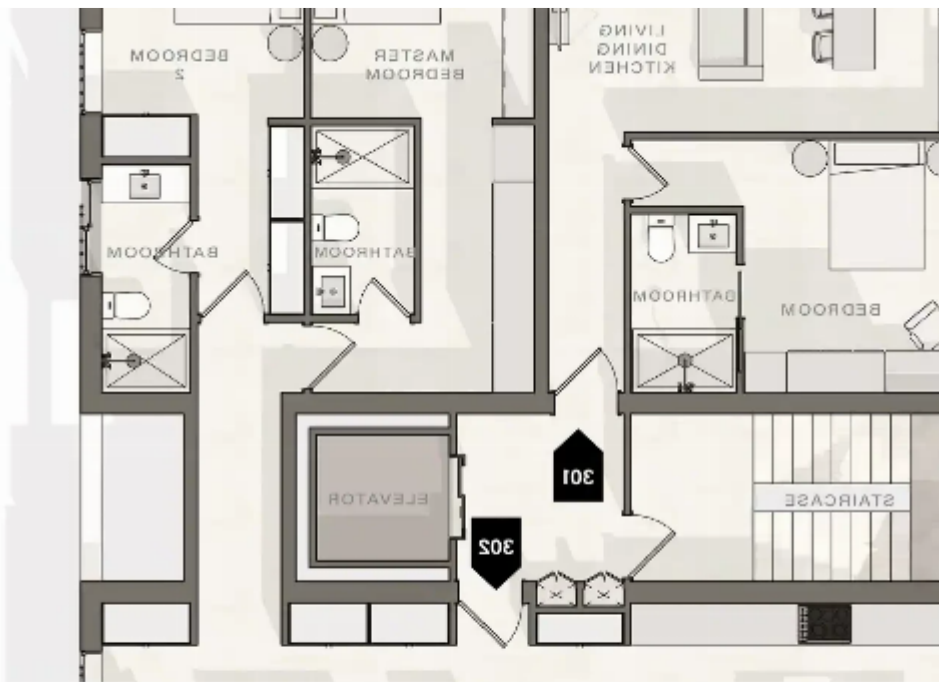

3-bedroom penthouse for sale

Limassol, Panthea-Mesa-Geitonia-4007 , Cyprus

Offered at: € 600,000

Estate ID: 74602

Ref: ba5458390

Bathrooms: **3**

Bedrooms: **3**

Parking spaces: **Covered cars**

Available from: **2024-10-26**

Offered at: **600,000**

Type: **Penthouse**

.....3 bedroom penthouse ine Mesa Geitonia Limassol Three bedroom three bathroom,139 sqm ,21 verandas +100sqm roof garden, one parking places. . Price €600,000+vat....."