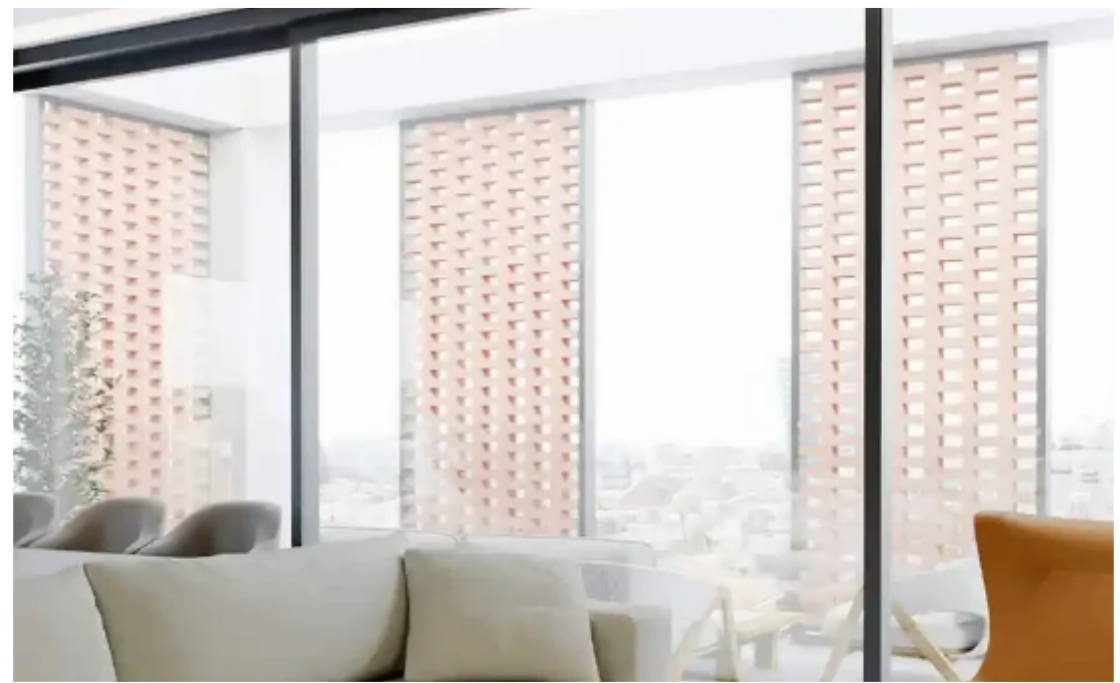

3-bedroom penthouse for sale

Limassol, Panthea-Mesa-Geitonia-4007 , Cyprus

Offered at: € 600,000

Estate ID: 74602

Ref: ba5458390

NET internal area: **160**

Bathrooms: **3**

Bedrooms: **3**

Parking spaces: **Covered cars**

Available from: **2024-10-26**

Offered at: **600,000**

Type: **Penthouse**

.....3 bedroom penthouse in Mesa Geitonia Limassol Three bedroom three bathroom,139 sqm ,21 verandas +100sqm roof garden, one parking places. . Price €600,000+vat....."