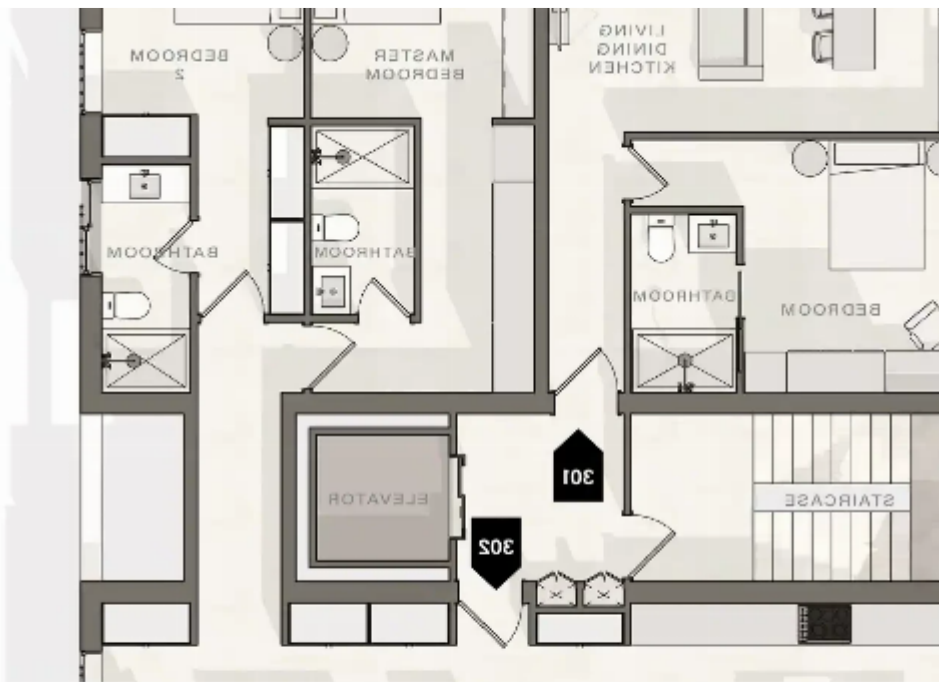

3-bedroom penthouse for sale

Limassol, Panthea-Mesa-Geitonia-4007 , Cyprus

Offered at: € 600,000

Estate ID: 74602

Ref: ba5458390

NET internal area: **160**

Bathrooms: **3**

Bedrooms: **3**

Parking spaces: **Covered cars**

Available from: **2024-10-26**

Offered at: **600,000**

Type: **Penthouse**

.....3 bedroom penthouse in Mesa Geitonia Limassol Three bedroom three bathroom,139 sqm ,21 verandas +100sqm roof garden, one parking places. . Price €600,000+vat....."