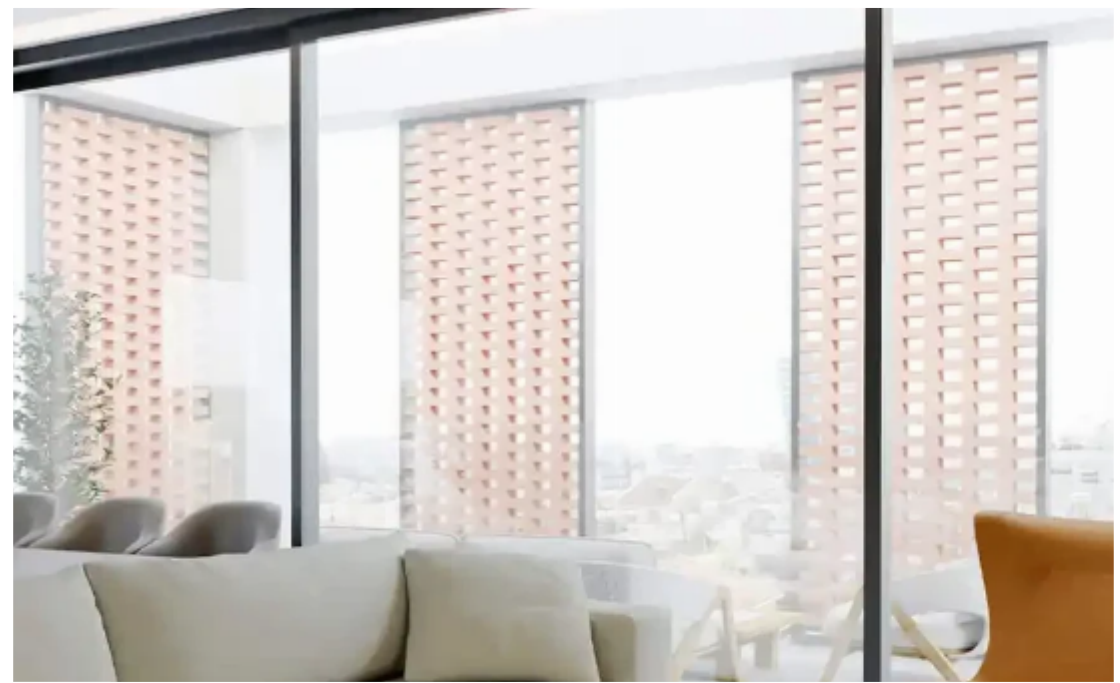

3-bedroom penthouse for sale

Limassol, Panthea-Mesa-Geitonia-4007 , Cyprus

Offered at: € 600,000

Estate ID: 74602

Ref: ba5458390

Bathrooms: **3**

Bedrooms: **3**

Parking spaces: **Covered cars**

Available from: **2024-10-26**

Offered at: **600,000**

Type: **Penthouse**

.....3 bedroom penthouse ine Mesa Geitonia Limassol Three bedroom three bathroom,139 sqm ,21 verandas +100sqm roof garden, one parking places. . Price €600,000+vat....."