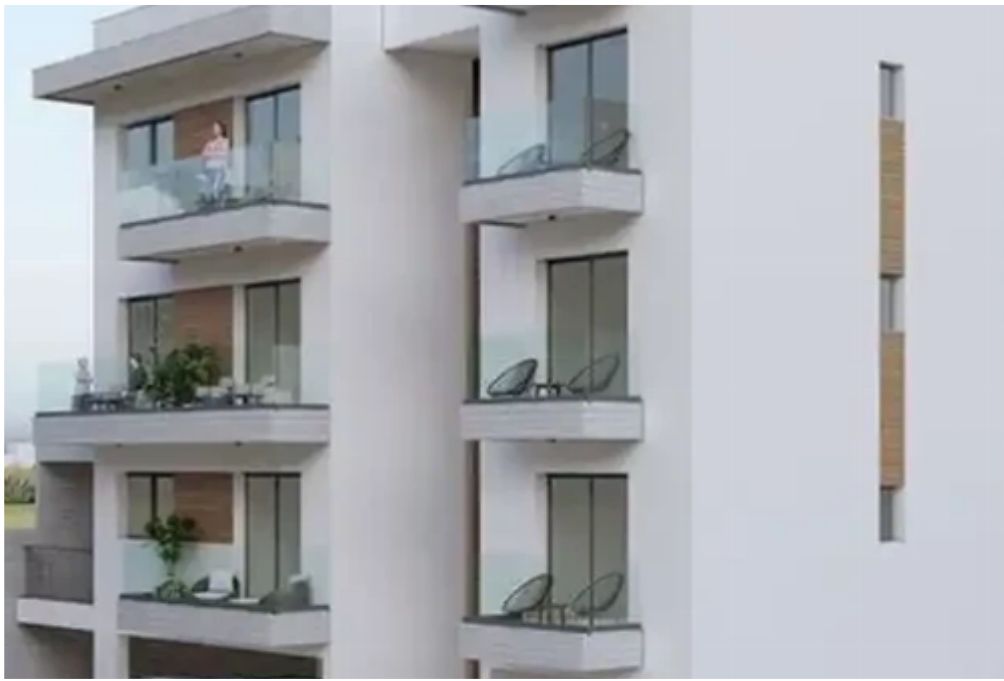

1-bedroom apartment f?r s?le

Limassol, Alexandrou-Ypsilanti-St-Ypsonas-4191 , Cyprus

Offered at: € 210,000

Estate ID: 74612

Ref: ba5296909

NET internal area: **72**

Bathrooms: **1**

Bedrooms: **1**

Parking spaces: **Covered cars**

Available from: **2024-10-26**

Offered at: **210,000**

Type: **Apartment**

""""""This 1 bedroom apartment in Ypsonas area, Limassol is now available for sale. The apartment is located in a close proximity to the highway linking all the major cities of the island and within a few minutes` driving distance to the center of Ypsonas area with its all necessary amenities. Specifications: Provision for air condition units Double-glazed windows Solar heater with pressure pump Security entrance doors Provision for car charger Security doors in the apartment according to European standards of fire resistance Covered parking in the basement Delivery date: Q3 / 2025""""""...