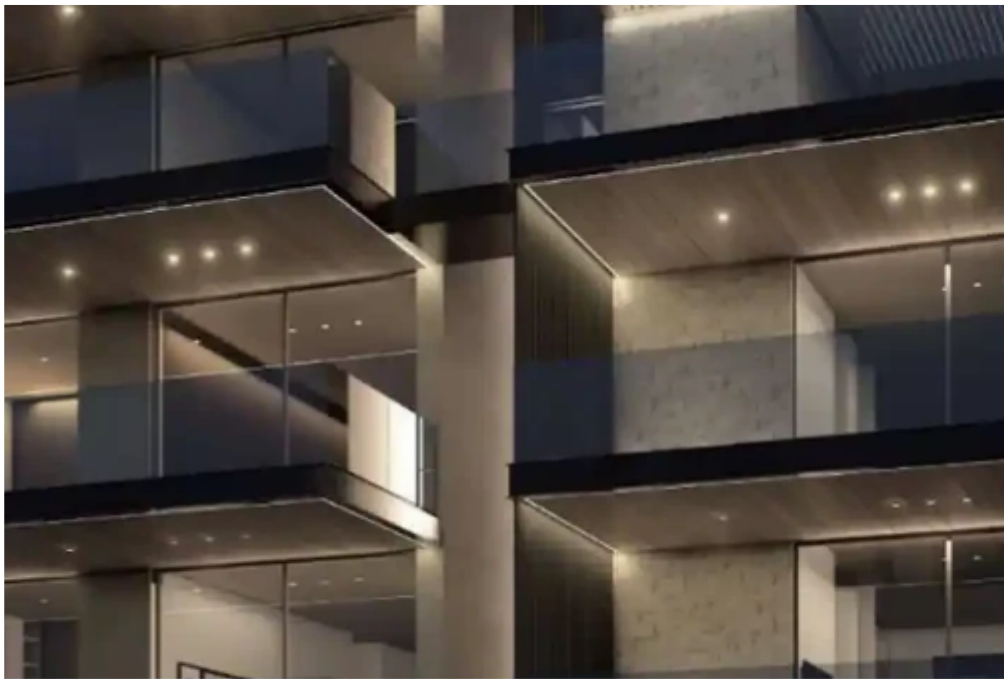

## 2-bedroom apartment f?r s?le

Limassol, Mediterranean-Hospital-Agia-Phyla-Agia-Fylaxis-3117 ,  
Cyprus

**Offered at:** € 485,000

**Estate ID:** 74617

**Ref:** ba5146208

NET internal area: **85**

Bathrooms: **2**

Bedrooms: **2**

Parking spaces: **No cars**

Available from: **2024-10-26**

Offered at: **485,000**

Type: **Apartment**

""""Situated in a prime and highly coveted neighbourhood of the city, project combines easy access to the highway and proximity to all the main arteries leading to various commercial, medical, educational, and popular tourist destinations all located within a short commute. This luxury development is designed to maximize the breathtaking views of Limassol and the Mediterranean Sea from the comfort of your living space, bedrooms, and terraces. Large and bright living spaces adjoining two master bedrooms and a guest bathroom are complimented by extensive outdoor spaces and covered parking spots with storage rooms for each unit"""" ...