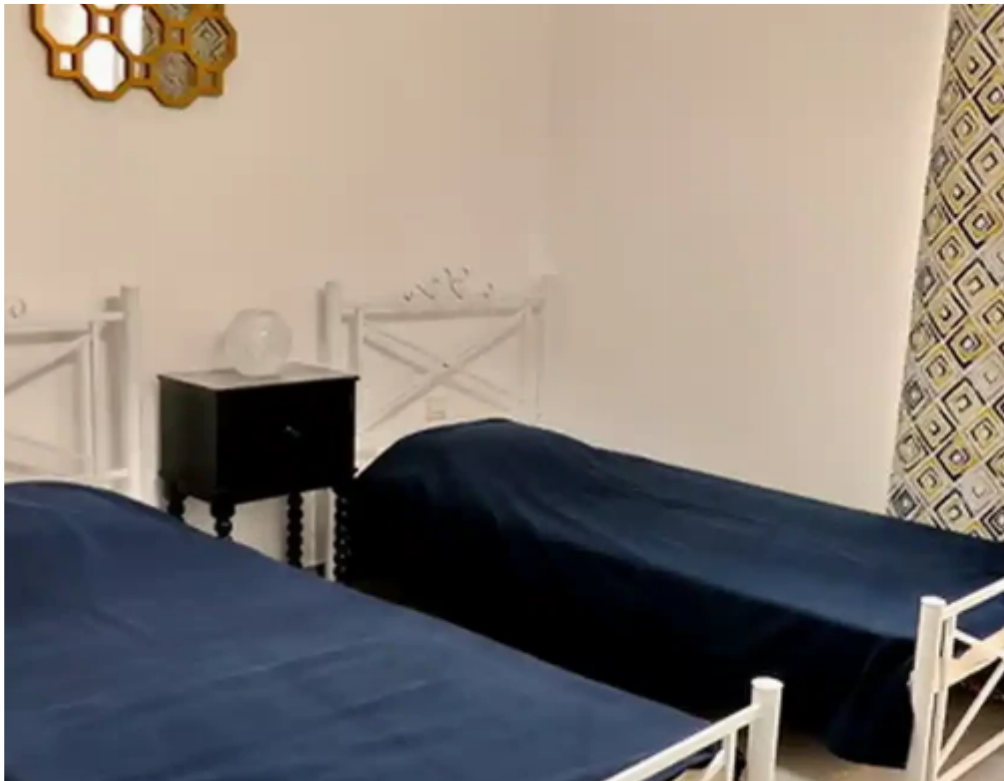

2-bedroom apartment f?r s?le

Limassol, Olympic-Residence-World-Trade-Center-Era-Neapoli-3107
, Cyprus

Offered at: € 600,000

Estate ID: 74630

Ref: ba4847141

NET internal area: **93**

Bathrooms: **2**

Bedrooms: **2**

Parking spaces: **Covered cars**

Available from: **2024-10-26**

Offered at: **600,000**

Type: **Apartment**

....."Situated in the heart of Limassol, by the sea. This development combines the very best of modern architecture, with luxury finishes and a prime location. These well-appointed apartments offer urban living at its best. The prestigious project is set on a prominent plot within minutes' walk of Limassol's main seaside promenade. This unique area offers views to the Promenade and Mediterranean sea and further views over the Limassol skyline to the Troodos Mountains. Additionally, this sought after area has some of the best shopping on the doorstep. All amenities are readily accessible and the use of a car is not always necessary with the sandy beach, park, promenade, shops and re...