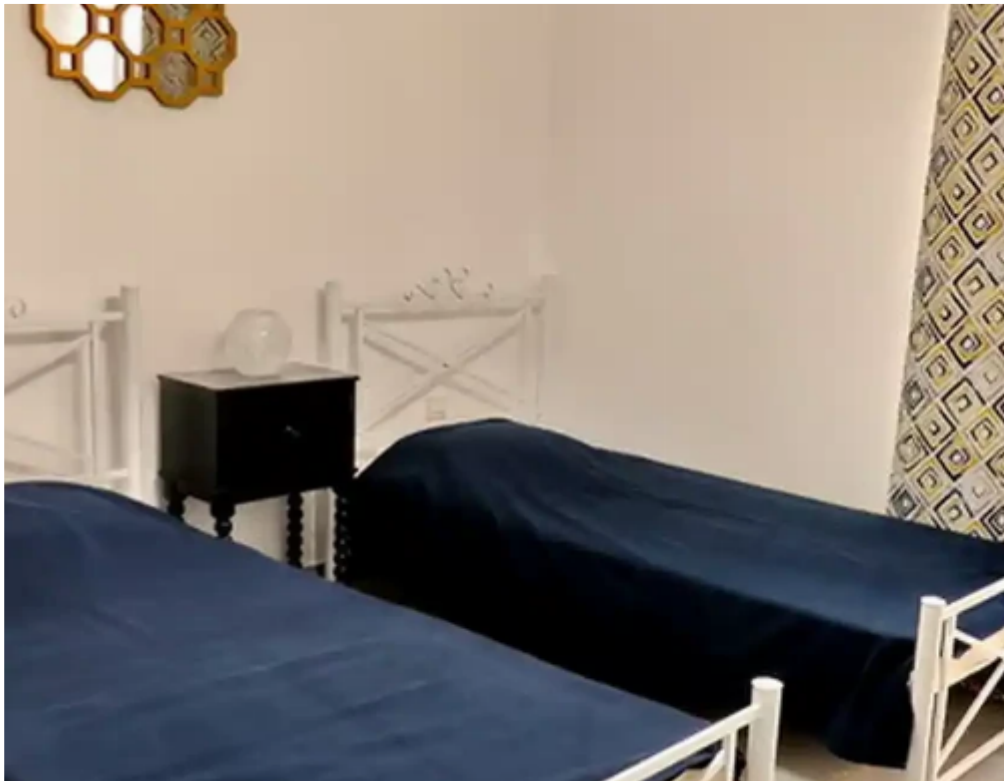

## 2-bedroom apartment f?r s?le

Limassol, Olympic-Residence-World-Trade-Center-Era-Neapoli-3107  
, Cyprus

**Offered at:** € 600,000

**Estate ID:** 74630

**Ref:** ba4847141

Bathrooms: **2**

Bedrooms: **2**

Parking spaces: **Covered cars**

Available from: **2024-10-26**

Offered at: **600,000**

Type: **Apartment**

....."Situated in the heart of Limassol, by the sea. This development combines the very best of modern architecture, with luxury finishes and a prime location. These well-appointed apartments offer urban living at its best. The prestigious project is set on a prominent plot within minutes' walk of Limassol's main seaside promenade. This unique area offers views to the Promenade and Mediterranean sea and further views over the Limassol skyline to the Troodos Mountains. Additionally, this sought after area has some of the best shopping on the doorstep. All amenities are readily accessible and the use of a car is not always necessary with the sandy beach, park, promenade, shops and re...