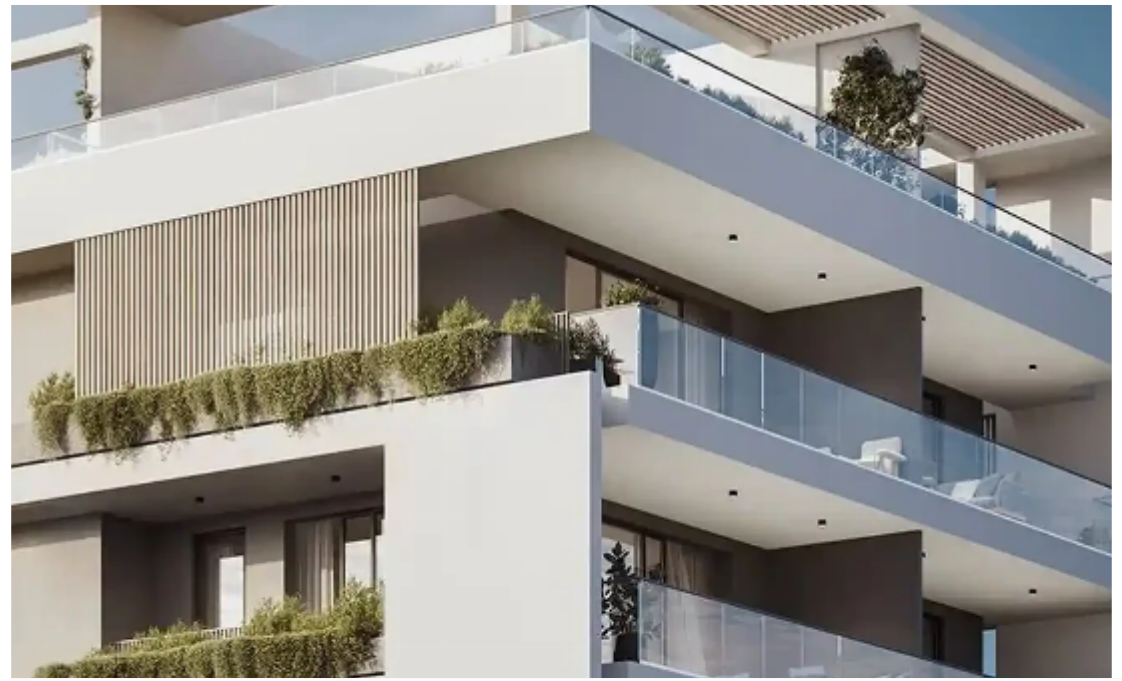

3-bedroom apartment f?r s?le

Limassol, Linopetra-School-Agios-Stylianos-Agios-Athanasios-4102 ,
Cyprus

Offered at: €575,000

Estate ID: 74643

Ref: ba5410759

NET internal area: **112**

Bathrooms: **2**

Bedrooms: **3**

Parking spaces: **No cars**

Available from: **2024-10-26**

Offered at: **575,000**

Type: **Apartment**

Introducing a stunning new residential development in Limassol's prestigious Agios Athanasios area, where modernity meets timeless sophistication. This exclusive building offers an exceptional lifestyle with easy access to main roads, city amenities, and all the conveniences of urban living. Situated in one of Limassol's most sought-after areas, Agios Athanasios, this residence combines convenience and prestige in a setting that is both tranquil and connected. The development features 12 luxurious 2- and 3-bedroom apartments, each designed with contemporary style and high-quality finishes that stand the test of time. Relax in the communal pool area, surrounded by lush greenery, provi...