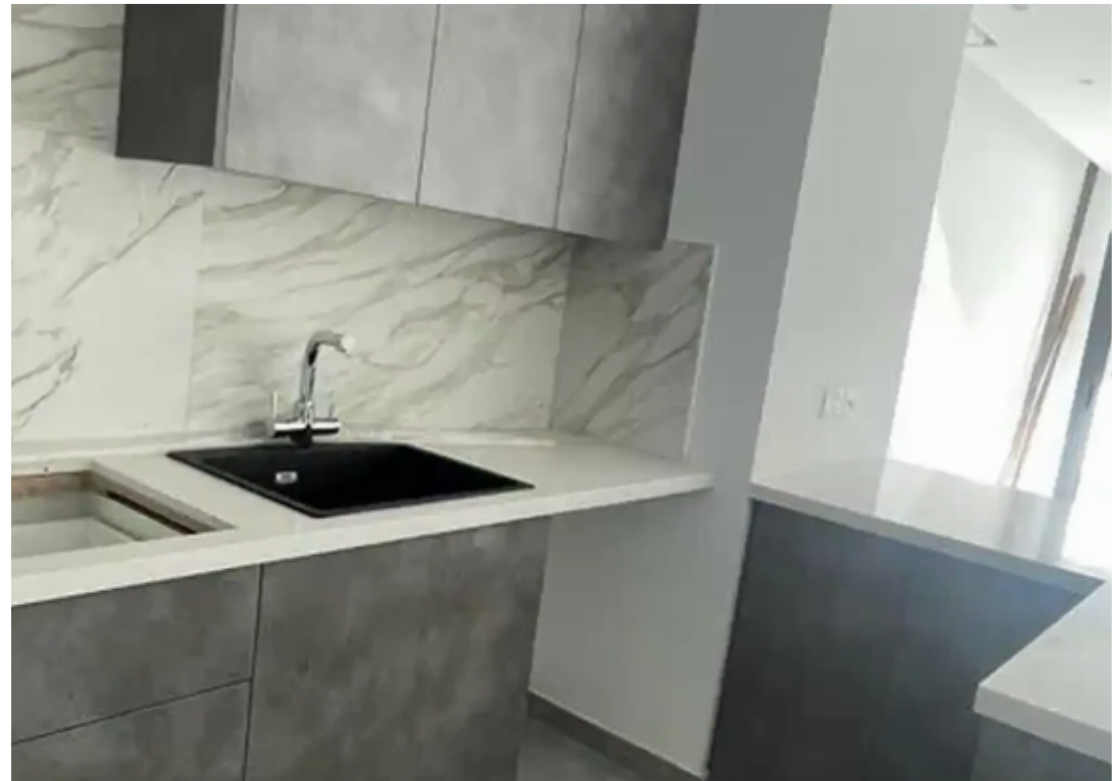

2-bedroom apartment for sale

Limassol, Ayiou-Neophytou-School-Ikea-Makarios-lii-Kato-Polemida-4155 , Cyprus

Offered at: € 265,000

Estate ID: 74668

Ref: ba5308941

NET internal area: **88**

Bathrooms: **2**

Bedrooms: **2**

Parking spaces: **Covered cars**

Available from: **2024-10-26**

Offered at: **265,000**

Type: **Apartment**

""""""""""BRAND NEW 2 BEDROOM APARTMENT FOR SALE IN KATO POLEMIDIA €265,000 +VAT Property Features Title Deed Quiet location Built-in wardrobes Covered garage Double glazed Elevator En-suite bathroom Granite kitchen worktops Guest WC Internet access Marble floor Open parking Parquet in bedrooms AC provision Solar heating Store room City view Covered Verandas""""""""""...