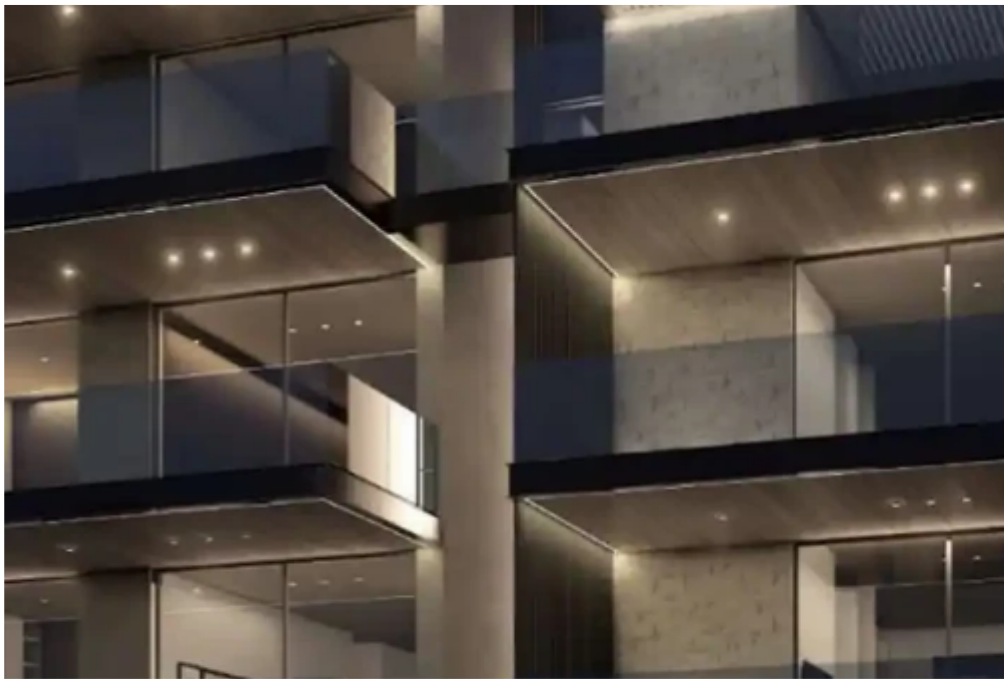

## 2-bedroom apartment f?r s?le

Limassol, Mediterranean-Hospital-Agia-Phyla-Agia-Fylaxis-3117 ,  
Cyprus

**Offered at:** € 535,000

**Estate ID:** 74677

**Ref:** ba5146207

NET internal area: **87**

Bathrooms: **2**

Bedrooms: **2**

Parking spaces: **No cars**

Available from: **2024-10-26**

Offered at: **535,000**

Type: **Apartment**

""""Situating in a prime and highly coveted neighbourhood of the city, project combines easy access to the highway and proximity to all the main arteries leading to various commercial, medical, educational, and popular tourist destinations all located within a short commute. This luxury development is designed to maximize the breathtaking views of Limassol and the Mediterranean Sea from the comfort of your living space, bedrooms, and terraces. Large and bright living spaces adjoining two master bedrooms and a guest bathroom are complimented by extensive outdoor spaces and covered parking spots with storage rooms for each unit"""" ...