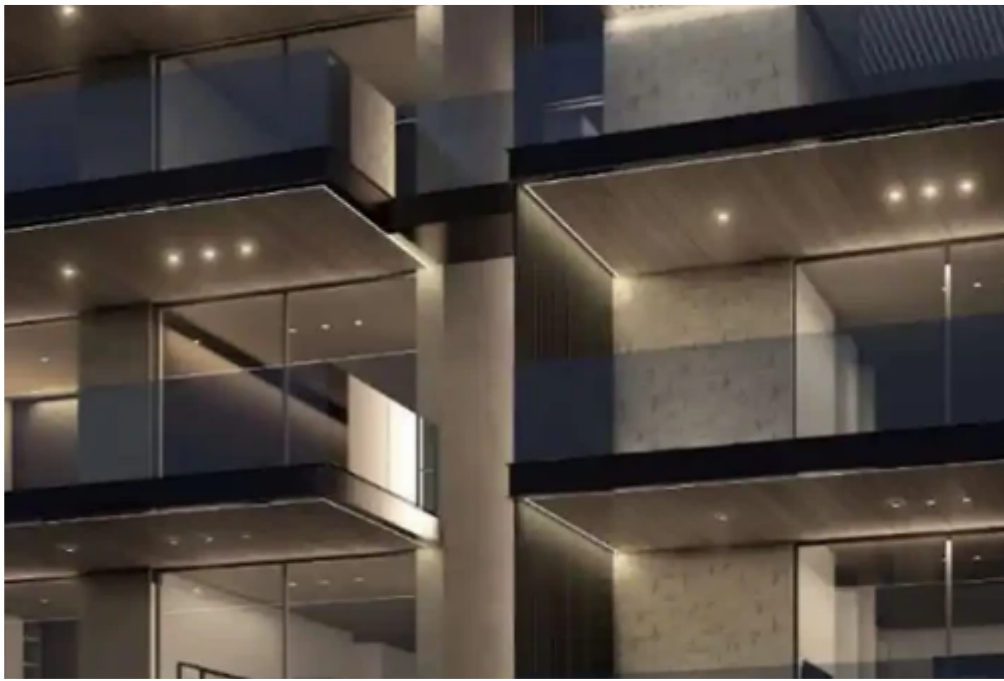

## 2-bedroom apartment f?r s?le

Limassol, Mediterranean-Hospital-Agia-Phyla-Agia-Fylaxis-3117 ,  
Cyprus

**Offered at:** € 535,000

**Estate ID:** 74677

**Ref:** ba5146207

Bathrooms: **2**

Bedrooms: **2**

Parking spaces: **No cars**

Available from: **2024-10-26**

Offered at: **535,000**

Type: **Apartment**

""""Situated in a prime and highly coveted neighbourhood of the city, project combines easy access to the highway and proximity to all the main arteries leading to various commercial, medical, educational, and popular tourist destinations all located within a short commute. This luxury development is designed to maximize the breathtaking views of Limassol and the Mediterranean Sea from the comfort of your living space, bedrooms, and terraces. Large and bright living spaces adjoining two master bedrooms and a guest bathroom are complimented by extensive outdoor spaces and covered parking spots with storage rooms for each unit"""" ...