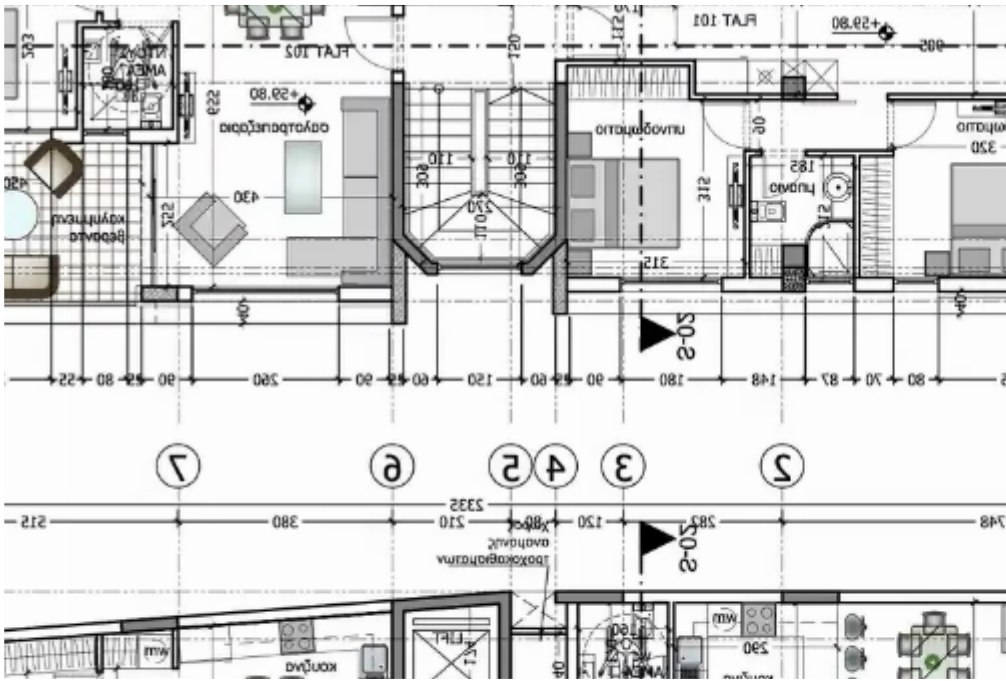

2-bedroom apartment f?r s?le

Limassol, Lanitio-School-Agios-Nektarios-3090 , Cyprus

Offered at: € 330,000

Estate ID: 74688

Ref: ba5023809

Bathrooms: **1**

Bedrooms: **2**

Parking spaces: **Covered cars**

Available from: **2024-10-26**

Offered at: **330,000**

Type: **Apartment**

""""""New development in Mesa Geitonia district, Limassol. The entire infrastructure of the city is within walking distance. The complex consists of 3 floors, 2 apartments per floor. Each apartment has a storage room and covered parking. Open-plan kitchen with living room, bedroom and bathroom. Balcony. Delivery time December, 2024."""""" ...