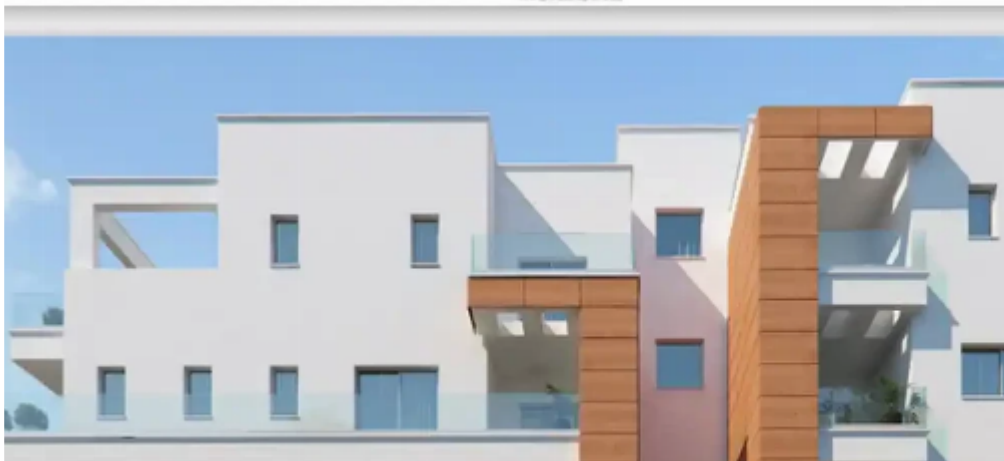

2-bedroom apartment f?r s?le

Limassol, Ayiou-Neophytou-School-Ikea-Makarios-Iii-Kato-Polemida-4155 , Cyprus

Offered at: € 295,000

Estate ID: 74704

Ref: ba5451474

NET internal area: **84**

Bathrooms: **2**

Bedrooms: **2**

Parking spaces: **Covered cars**

Available from: **2024-10-26**

Offered at: **295,000**

Type: **Apartment**

*****Luxury apartments with exclusive amenities for sale!** Will be ready in December 2025 We offer you modern apartments with first-class finishing and an extended range of amenities that will satisfy the highest demands: - **Central antenna with amplifier** in each apartment - **Automatic gates** for parking - **Automation systems**, individually configured upon your request - **Suspended ceilings** in penthouses (apartments 401 and 402) - **Hidden air conditioners** in apartments 401 and 402 - **Video intercom system** with the ability to connect to a mobile phone - **Possibility of automation of lighting** - **Electrical socket** on the ground floor for charging electric cars fo...