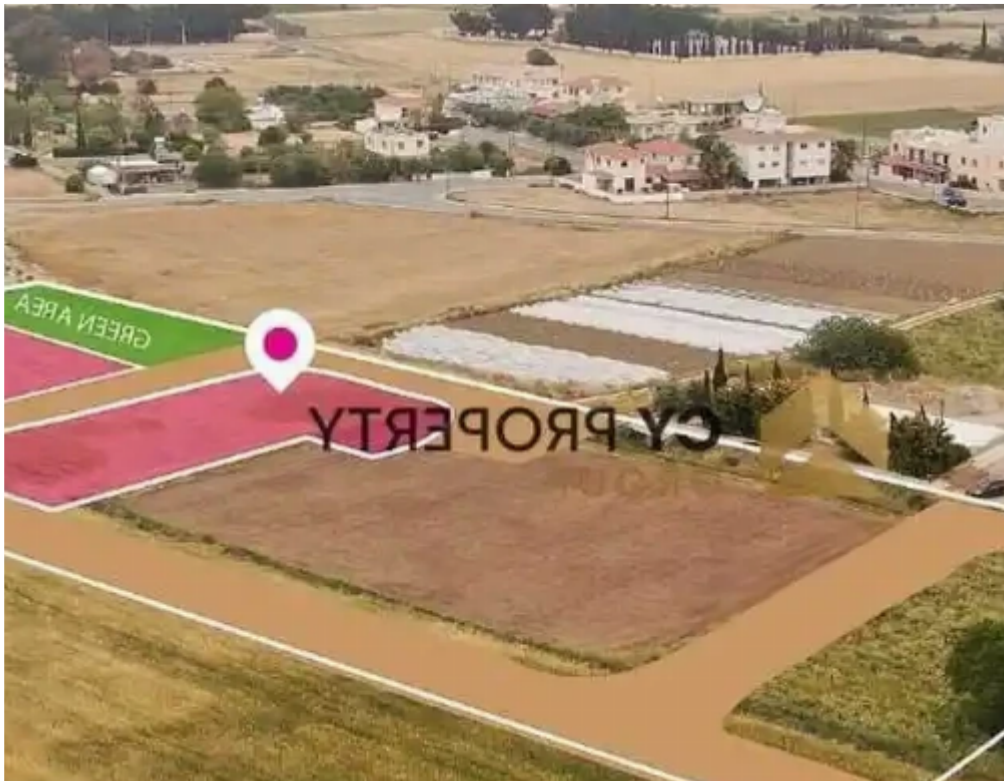

(Share) Residential land 10703

m²

Larnaka, Kiti-7550 , Cyprus

Offered at: € 172,500

Estate ID: 74726

Ref: ba4943952

Total plot's-land's area: **10703 m²**

Coverage: **50 %**

Density: **90 %**

Available from: **2024-10-26**

Offered at: **172,500**

Type: **Residential**

""""Available for sale is the 3/8 share of a residential field, which corresponds to an area of approximately 4,014 sqm, in Kiti village of Larnaca district. It is situated close to all amenities and services such as schools, banks, cafes, restaurants etc. The field has a regular shape and an even flat surface area. It abuts a registered road which has been partly created from the separation of the nearest plots. The property falls within the Residential Zone H2, having a building density of 90%. """"...

Estate on map: