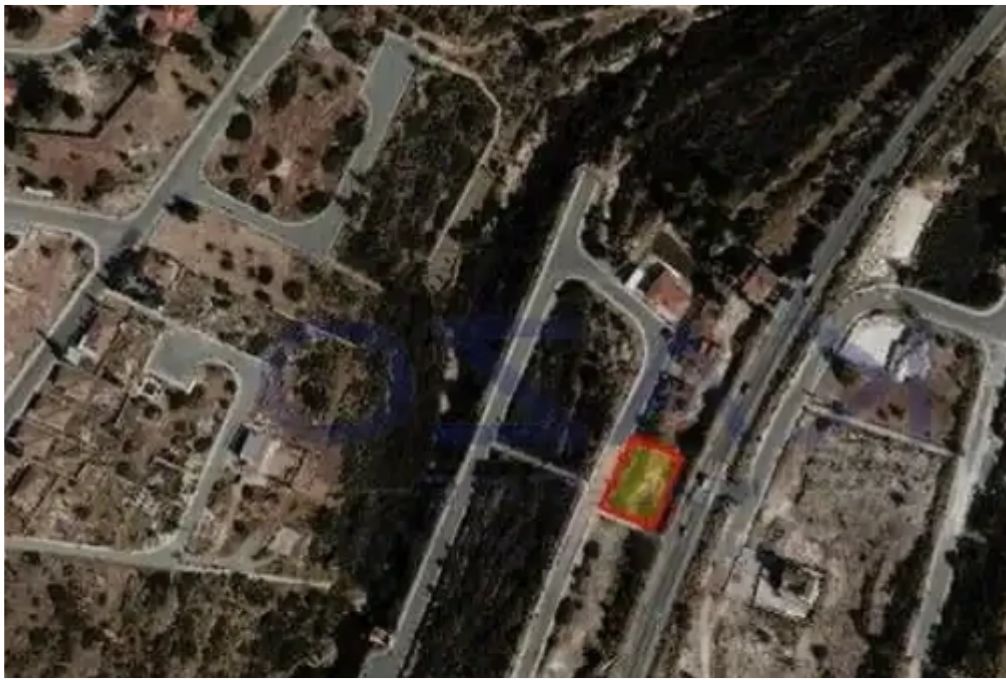

Residential land 727 m²

Limassol, Zanakia-4713 , Cyprus

Offered at: € 100,000

Estate ID: 74745

Ref: ba5431005

Total plot's-land's area: **727 m²**

Coverage: **20 %**

Density: **20 %**

Available from: **2024-10-26**

Offered at: **100,000**

Type: **Residential**

""Brilliant sales opportunity of a residential plot in Souni-Zanakia, a lovely area close to Limassol. These residential plot fall into an H6 residential zone and offer a 20% building density and 20% building coverage. In particular, it allows the development of two floors and up to 8.3 meters. The plot is located only 20 minutes' driving distance away from the city center of Limassol which is in proximity to all types of services and amenities such as supermarkets, schools, retail shops, pharmacies, and much more. There are located near existing properties where the main facilities such as electricity and water are provided. For more information about these incredible residential pl...

Estate on map: