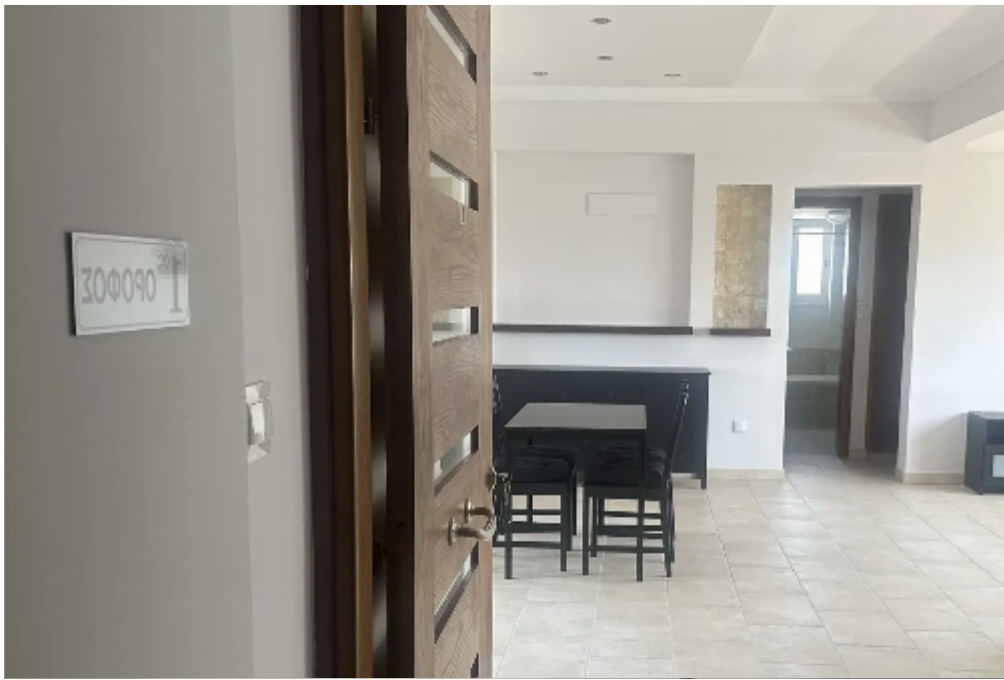

2-bedroom apartment to rent

Limassol, Spyrou-Kyprianou-St-Potamos-Germasogeias-4042 ,
Cyprus

Offered at: € 1,700

Estate ID: 74808

Ref: ba5499091

NET internal area: **80**

Bathrooms: **1**

Bedrooms: **2**

Parking spaces: **Uncovered cars**

Available from: **2024-10-26**

Offered at: **1,700**

Type: **Apartment**

....."Renovated 2-bedroom apartment for rent in Germasogeia, 80 sqm furnished, with (5 sqm covered balcony and 13 sqm uncovered balcony)
It has 3 new a/c, new solar water heater with pressurised water systems, window nets and electrical appliances in great condition. Great neighbourhood,
close to a bakery, pharmacy, supermarket, gas station and banks. 1 minute from Germasogeia roundabout. No pets allowed."....."