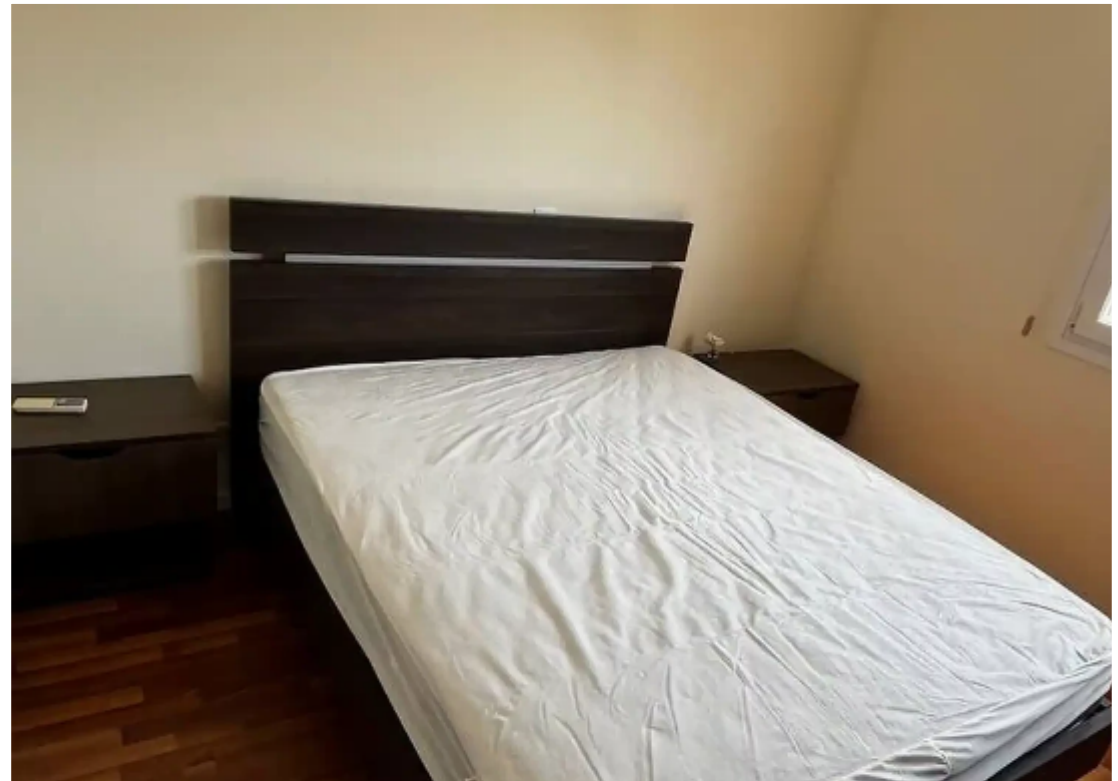

## 2-bedroom apartment to rent

Limassol, Super-Home-Center-Timou-Prodromou-Mesa-Geitonia-4004 , Cyprus

**Offered at:** € 1,500

**Estate ID:** 74880

**Ref:** ba5444837

NET internal area: **90**

Bathrooms: **1**

Bedrooms: **2**

Parking spaces: **Covered cars**

Available from: **2024-10-26**

Offered at: **1,500**

Type: **Apartment**

""""""A cozy apartment for rent in Germasogeia village, Limassol. 2 bedrooms Covered area 90 sq.m. Fully furnished Building is 7 years old Price 1,500 euro per month""""""...