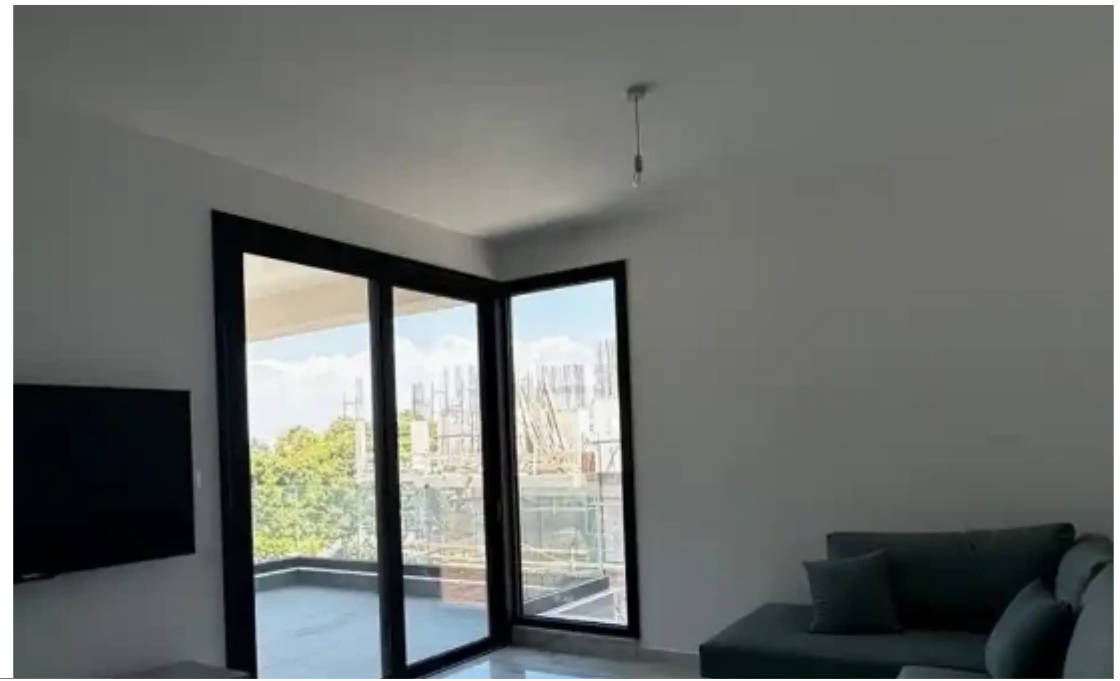

2-bedroom apartment to rent

Limassol, Castle-And-Old-Port-Tziami-Tzentit-3042 , Cyprus

Offered at: € 2,000

Estate ID: 74898

Ref: ba5404635

NET internal area: **85**

Bathrooms: **2**

Bedrooms: **2**

Parking spaces: **No cars**

Available from: **2024-10-26**

Offered at: **2,000**

Type: **Apartment**

....."A brand new building, very close to Limassol Marina and the Blu marine project, fully furnished, 300 meters to the beach. Two bedrooms, two bathrooms, 85 sq.m. plus 24 sq.m. balcony."