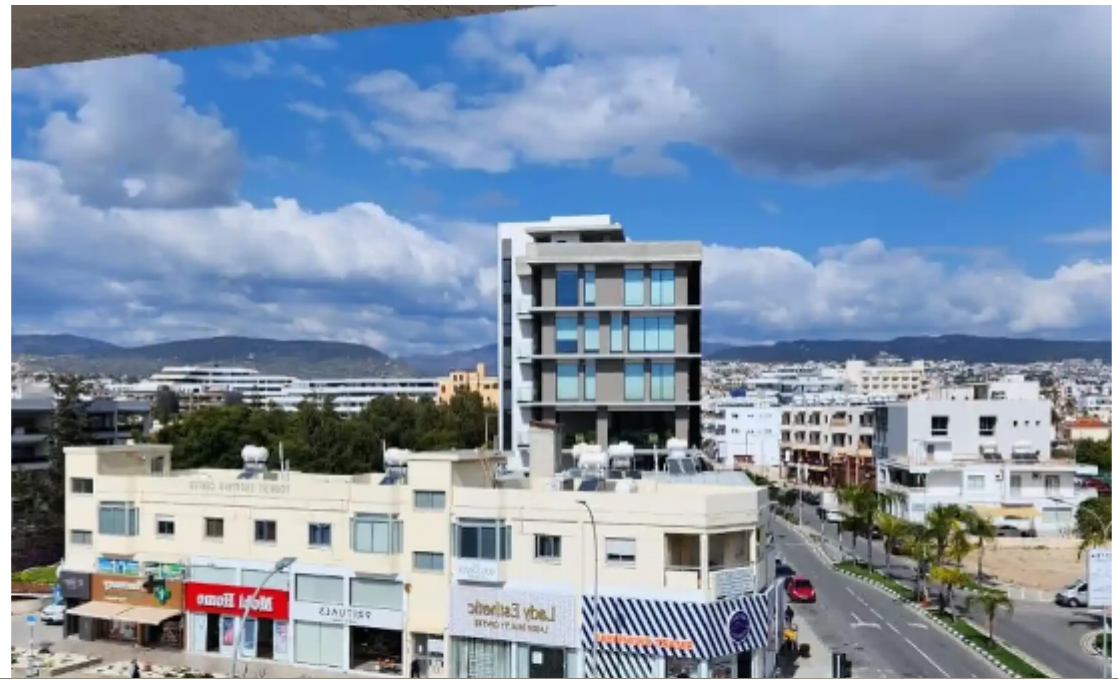

2-bedroom apartment to rent

Limassol, Dassoudi-Park-Potamos-Germasogeias-4047 , Cyprus

Offered at: € 1,600

Estate ID: 74899

Ref: ba5329896

NET internal area: **95**

Bathrooms: **1**

Bedrooms: **2**

Parking spaces: **Covered cars**

Available from: **2024-10-26**

Offered at: **1,600**

Type: **Apartment**

....."2 bedroom apartment in Potamos Germasogia fully furnished and fully equipment covered parking easy access to motorway and city center walking distance to the sea near to all amenities No Pets "....."