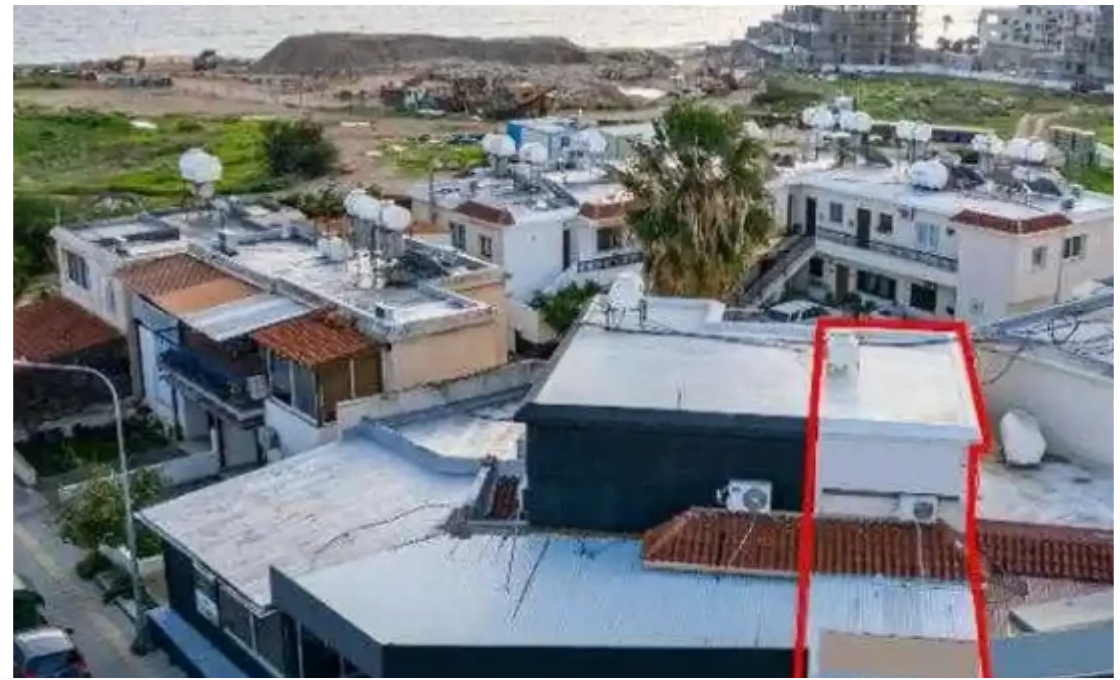

Shop in mouttalos, paphos

Paphos, Area-Of-Moutallos-8016 , Cyprus

Offered at: € 65,000

Estate ID: 74994

Ref: ba5166844

NET internal area: **28**

Available from: **2024-10-27**

Offered at: **65,000**

Type: **Space**

Year of build: **1998**

""The property is a shop in Mouttalos. The shop (no. 12) is situated on the ground floor of 'Margarita' retail complex, a two-storey building. The building is located on Tombs of the King's avenue, 340m from the sea. The shop has an internal area of 28sqm, covered verandas of 3sqm and mezzanine of 14sqm. It consists of an open plan space, one room, and a toilet. The shop occupies the eastern section of the building with a frontage of 8m. It has the exclusive right of use of the yard with no. 35.""...