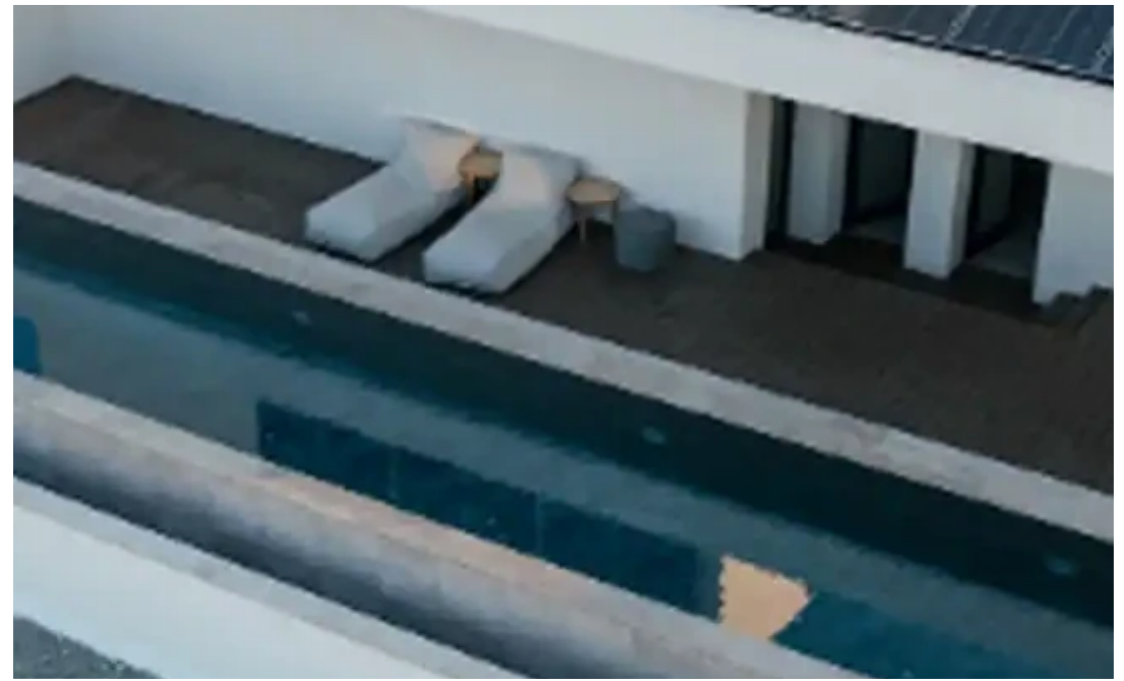

1-bedroom apartment f?r s?le

Limassol, Miltonos-St-Agios-Spyridon-3055 , Cyprus

Offered at: € 270,000

Estate ID: 75043

Ref: ba5404210

Bathrooms: **1**

Bedrooms: **1**

Parking spaces: **No cars**

Available from: **2024-10-27**

Offered at: **270,000**

Type: **Apartment**

""""Nestled in close proximity to the new Casino "City of Dreams Mediterranean," the vibrant Mall of Limassol, the cosmopolitan Marina area, and the enchanting public beach "Lady's Mile," project offers the epitome of modern living. Residents of project can enjoy the beautiful swimming pool area on the top floor, which provides breath-taking south views of the city and the sea! Each apartment includes one private parking space, complete with a provision for an electric car station. The apartments are seamlessly connected to a photovoltaic system. Available 1 bedroom apartment #2. """" ...