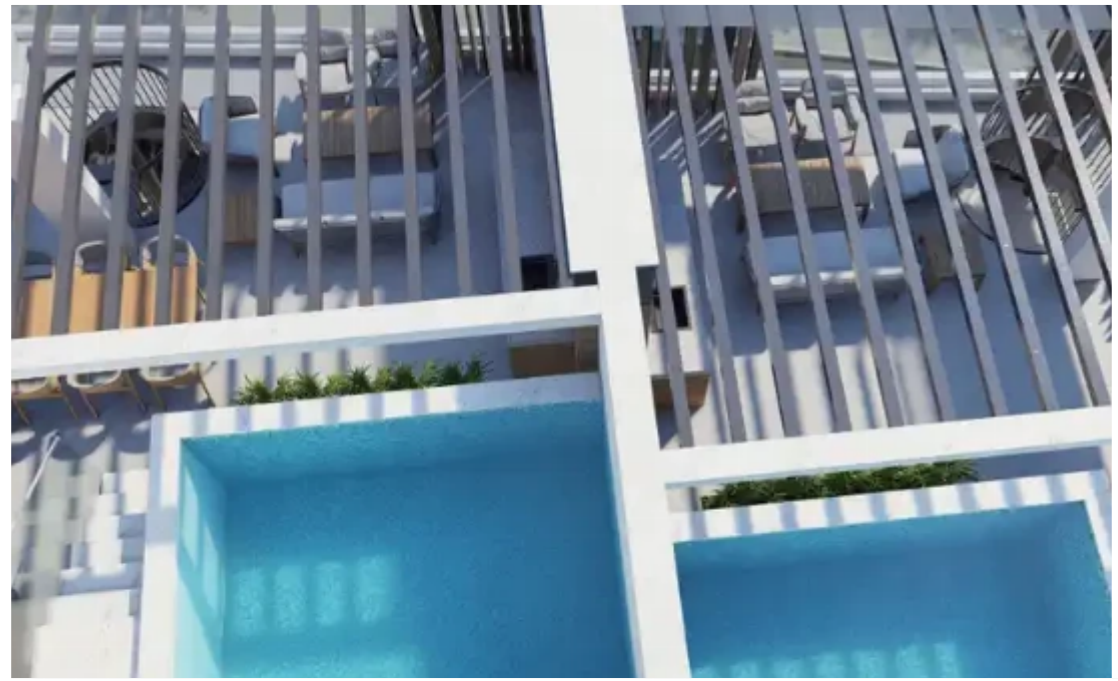

## 2-bedroom apartment f?r s?le

Limassol, Ayiou-Neophytou-School-Ikea-Makarios-Iii-Kato-Polemida-4155 , Cyprus

**Offered at:** € 310,000

**Estate ID:** 75060

**Ref:** ba5141924

Bathrooms: **2**

Bedrooms: **2**

Parking spaces: **No cars**

Available from: **2024-10-27**

Offered at: **310,000**

Type: **Apartment**

""Nestled in vibrant Limassol city centre,project offers a blend of modern luxury and natural tranquility. Just 1 minute from the highway and near Agios Georgios Havouzas church, our prime location is complemented by a scenic green area opposite the building. Chic apartments boast panoramic cityscape views, seamlessly blending urban sophistication with nature's calm. Meticulous attention to detail is evident in every aspect, from stylish finishes to spacious layouts. Expansive windows and private balconies invite the outdoors in, creating a harmonious living experience. The shimmering pools add a touch of indulgence, enhancing the contemporary lifestyle. Serena Residence: where city co...