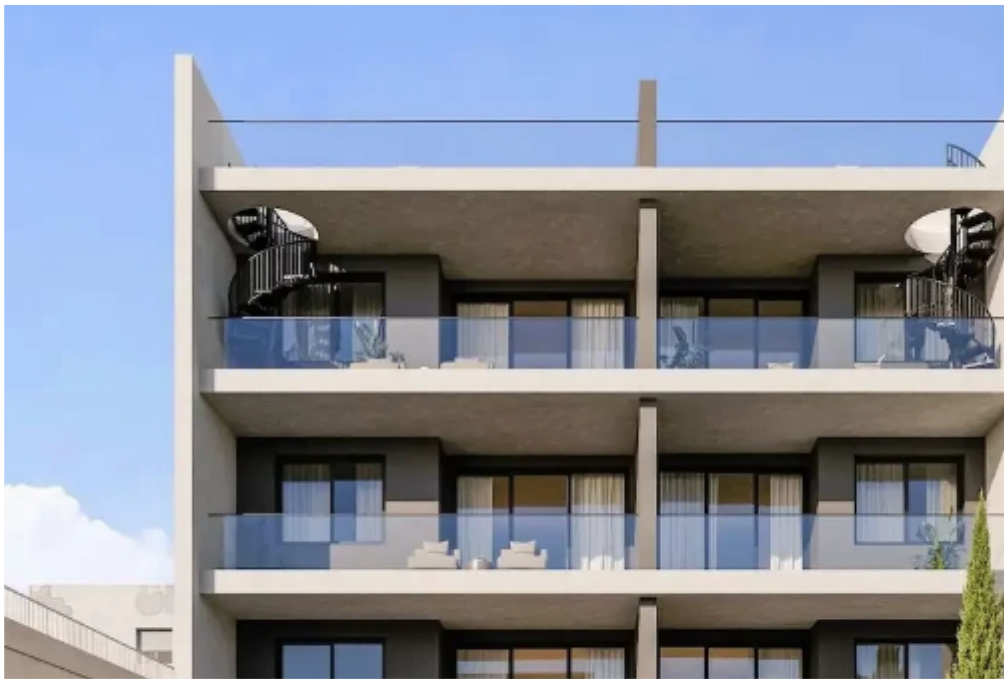

2-bedroom apartment f?r s?le

Limassol, Kleima-Store-Anthoupoli-Kato-Polemida-4151 , Cyprus

Offered at: € 390,000

Estate ID: 75080

Ref: ba5492935

NET internal area: **94**

Bathrooms: **2**

Bedrooms: **2**

Parking spaces: **Covered cars**

Available from: **2024-10-27**

Offered at: **390,000**

Type: **Apartment**

*****Apartments for sale in a new complex in the area of Agios Georgios. An exquisite luxury complex offering 15 exclusive apartments, including studios, 1 and 2 bedroom apartments and luxury penthouses. Each penthouse has stunning roof gardens, providing an elevated living experience with spectacular views. Located in a quiet but highly sought-after area, the complex offers residents the perfect balance of tranquility and convenience. It is close to the main amenities and provides easy access to the main roads, allowing quick access to the bustling city center, and is also located next to the Famagusta Tennis Club. This stylish complex not only improves daily life, but also represents an...