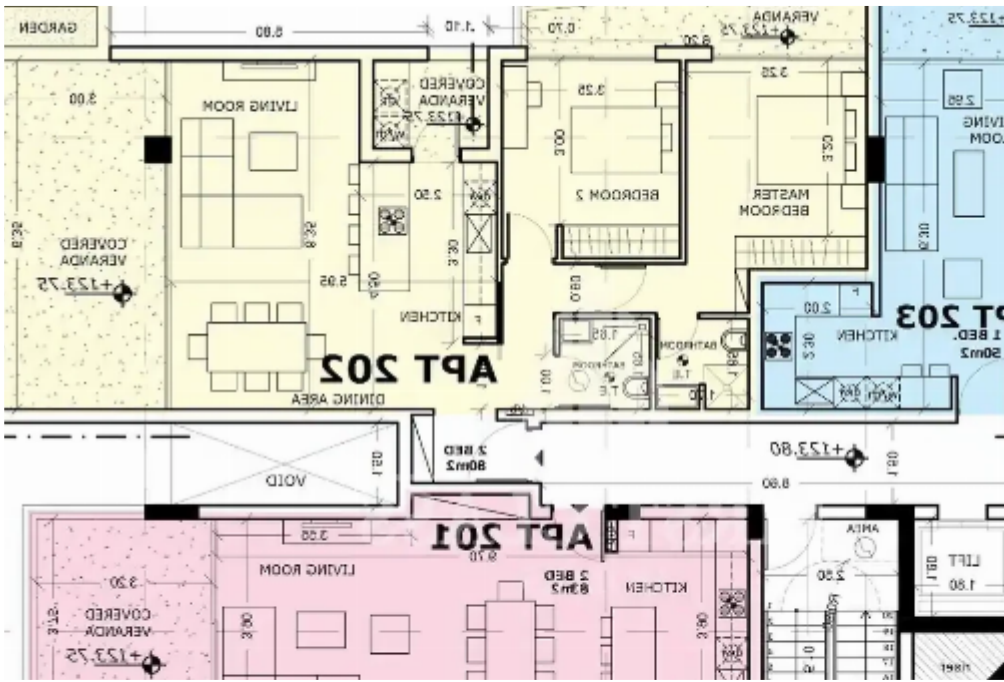

2-bedroom apartment f?r s?le

Limassol, Agia-Paraskevi-Hills-Germasogeias-Village-4049 , Cyprus

Offered at: € 370,000

Estate ID: 75157

Ref: ba5296166

NET internal area: **80**

Bathrooms: **2**

Bedrooms: **2**

Parking spaces: **Covered cars**

Available from: **2024-10-27**

Offered at: **370,000**

Type: **Apartment**

""""Apartment 2nd Floor Internal area 80 sq.m. Covered veranda 20 sq.m. Common areas 10,5 sq.m. Storage 4 sq.m. Residential development, combining a block of 11 apartments, situated in an affluent family neighbourhood called Agios Athanasios. The Apartments consist of studio, one and two-bedroom apartments on the 1st, 2nd and 3rd floors and two impressive three-bedroom penthouses on the 4th floor, each enjoying the decorative benefit of spacious roof gardens and 360-degree panoramic views of Limassol district. Key Features Uninterrupted views of the Mediterranean sea Open - plan living, dinning & kitchen area with large south facing glass sliding doors leading to a covered veranda D...