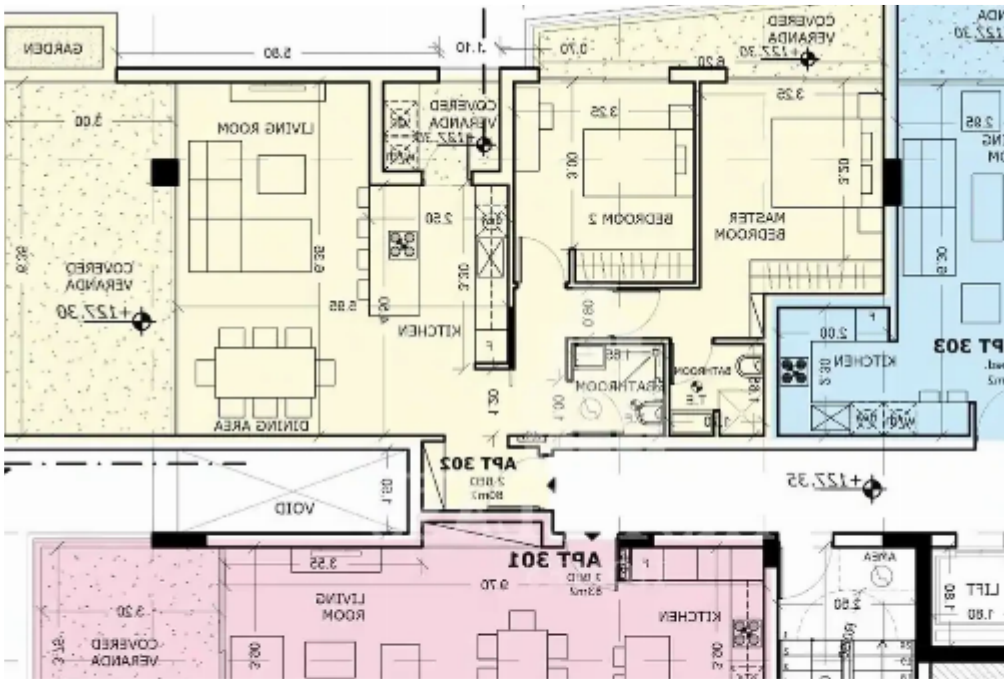

2-bedroom apartment f?r s?le

Limassol, Agia-Paraskevi-Hills-Germasogeias-Village-4049 , Cyprus

Offered at: € 385,000

Estate ID: 75162

Ref: ba5296167

NET internal area: **80**

Bathrooms: **2**

Bedrooms: **2**

Parking spaces: **Covered cars**

Available from: **2024-10-27**

Offered at: **385,000**

Type: **Apartment**

""""Apartment 3rd Floor Internal area 80 sq.m. Covered veranda 20 sq.m. Common areas 10,5 sq.m. Storage 4 sq.m. Residential development, combining a block of 11 apartments, situated in an affluent family neighbourhood called Agios Athanasios. The Apartments consist of studio, one and two-bedroom apartments on the 1st, 2nd and 3rd floors and two impressive three-bedroom penthouses on the 4th floor, each enjoying the decorative benefit of spacious roof gardens and 360-degree panoramic views of Limassol district. Key Features Uninterrupted views of the Mediterranean sea Open - plan living, dinning & kitchen area with large south facing glass sliding doors leading to a covered veranda D...