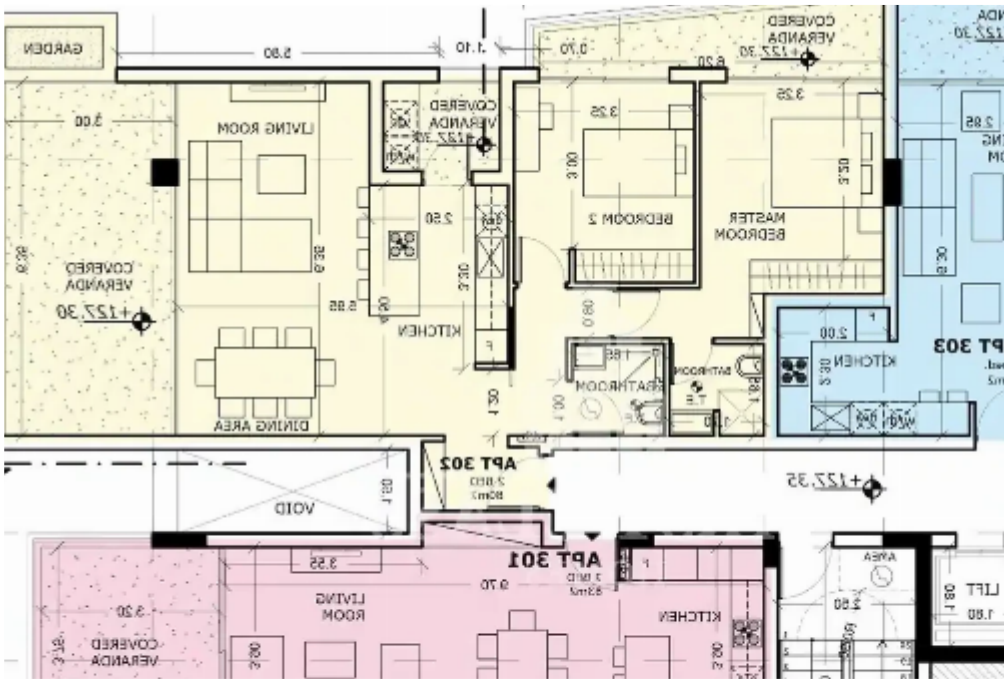

## 2-bedroom apartment f?r s?le

Limassol, Agia-Paraskevi-Hills-Germasogeias-Village-4049 , Cyprus

**Offered at:** € 385,000

**Estate ID:** 75162

**Ref:** ba5296167

NET internal area: **80**

Bathrooms: **2**

Bedrooms: **2**

Parking spaces: **Covered cars**

Available from: **2024-10-27**

Offered at: **385,000**

Type: **Apartment**

""""Apartment 3rd Floor Internal area 80 sq.m. Covered veranda 20 sq.m. Common areas 10,5 sq.m. Storage 4 sq.m. Residential development, combining a block of 11 apartments, situated in an affluent family neighbourhood called Agios Athanasios. The Apartments consist of studio, one and two-bedroom apartments on the 1st, 2nd and 3rd floors and two impressive three-bedroom penthouses on the 4th floor, each enjoying the decorative benefit of spacious roof gardens and 360-degree panoramic views of Limassol district. Key Features Uninterrupted views of the Mediterranean sea Open - plan living, dinning & kitchen area with large south facing glass sliding doors leading to a covered veranda D...