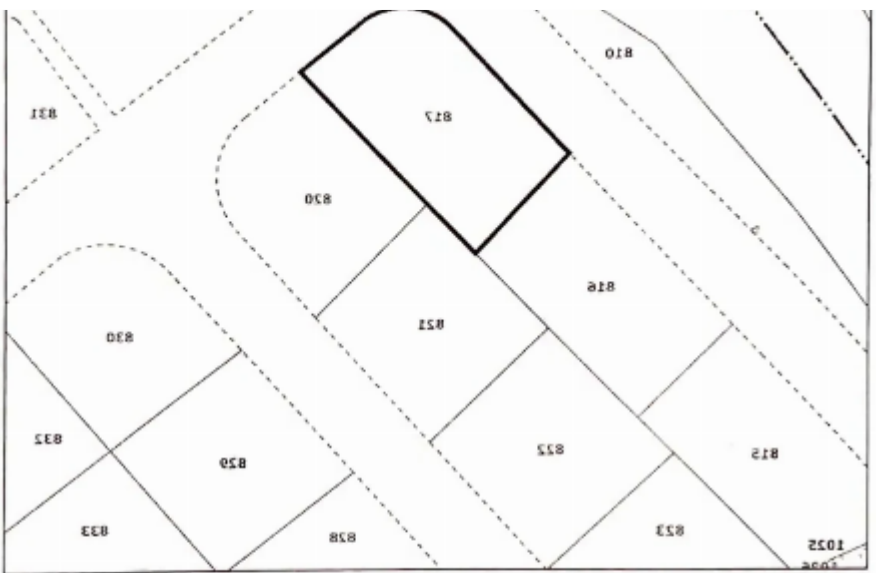

ΣΤΟΙΧΕΙΑ ΙΔΙΟΚΤΗΤΗ ΚΑΙ ΣΥΜΦΕΡΟΝ		
Μερίδιο	Όνομα και Διεύθυνση	Ποσοστό
0,00		

Αριθμός φερέων : Γ\Δ\2827\2023
Αριθμός Εγγράφου : 01\12\2023
ΑΝΗ ΑΚΙΝΗΤΗΣ ΙΔΙΟΚΤΗΣΙΑΣ
ΔΟΥ
Έν. Εκτίμηση 01\01\2018 : €88.200,00
01\01\2021 : €88.200,00
ΔΕΙΞΕΙ
ΑΝΤΑ / ΔΟΥΛΕΙΕΣ