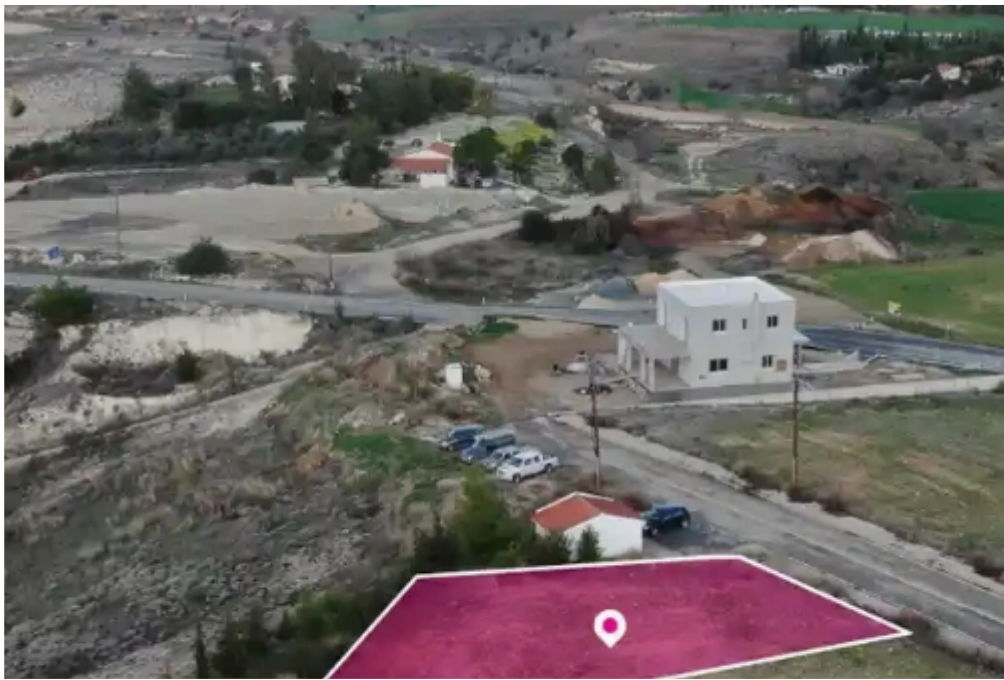

Residential land 547 m²

Nicosia, Kampia-2644 , Cyprus

Offered at: € 75,000

Estate ID: 75198

Ref: ba5452530

Total plot's-land's area: **547 m²**

Available from: **2024-10-27**

Offered at: **75,000**

Type: **Residential**

""Residential plot, extending to about 547sq.m. in total, located in Nicosia, Kampia. The property has a rectangular shape and flat surface. Access to the field is via a registered road with total frontage of approximately 19m. The property abuts a green area on its eastern side. The asset is located approximately. 700m east from Kampia village. The property falls within Zone H3, with a building coefficient of 60%, coverage of 35%, and permission for 2 floors (8.3m) of construction.""...

Estate on map: