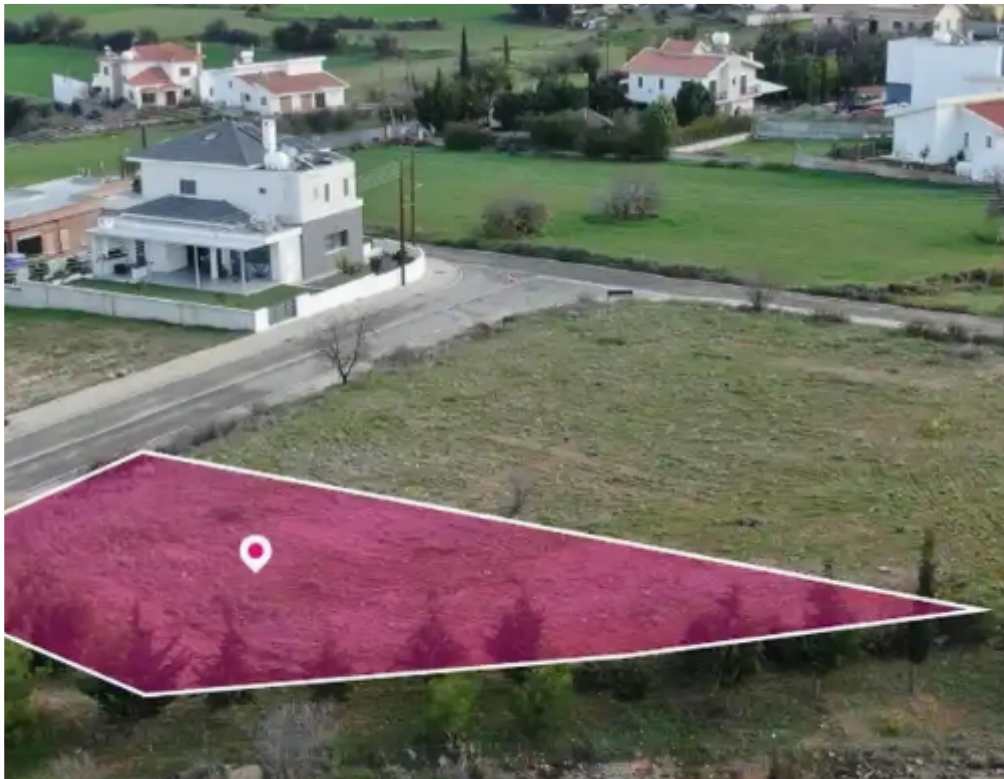

Residential land 547 m²

Nicosia, Kampia-2644 , Cyprus

Offered at: € 75,000

Estate ID: 75198

Ref: ba5452530

Total plot's-land's area: **547 m²**

Available from: **2024-10-27**

Offered at: **75,000**

Type: **Residential**

""Residential plot, extending to about 547sq.m. in total, located in Nicosia, Kampia. The property has a rectangular shape and flat surface. Access to the field is via a registered road with total frontage of approximately 19m. The property abuts a green area on its eastern side. The asset is located approximately. 700m east from Kampia village. The property falls within Zone H3, with a building coefficient of 60%, coverage of 35%, and permission for 2 floors (8.3m) of construction.""...