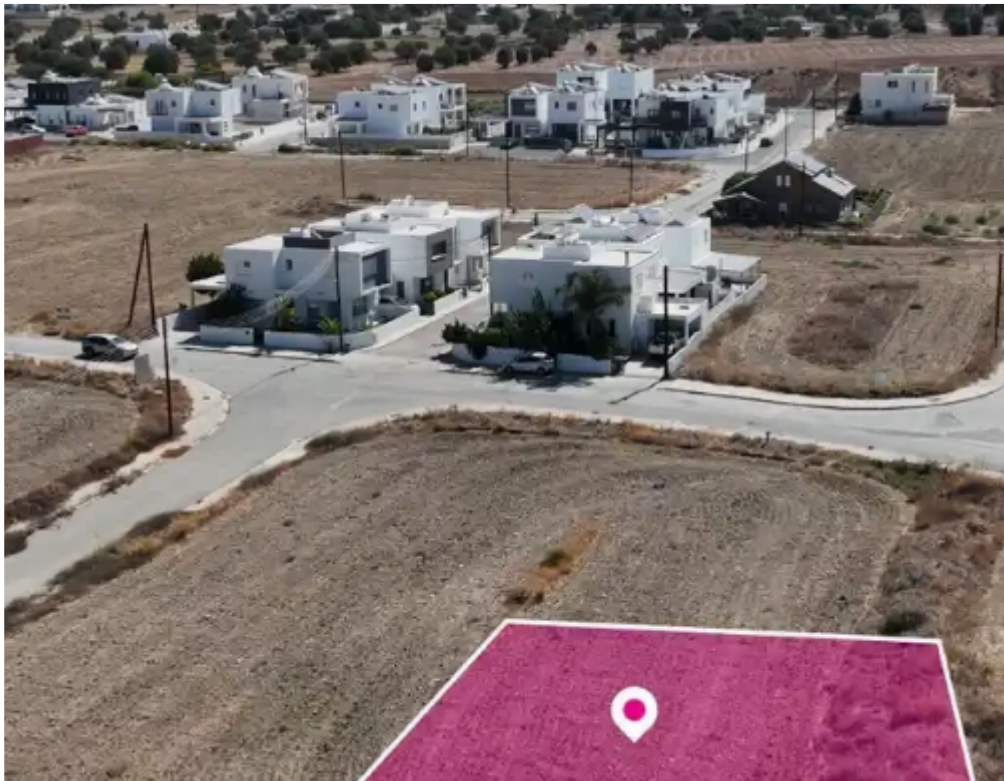

Residential land 524 m²

Nicosia, Tseri-2480 , Cyprus

Offered at: € 85,000

Estate ID: 75205

Ref: ba5452527

Total plot's-land's area: **524 m²**

Available from: **2024-10-27**

Offered at: **85,000**

Type: **Residential**

""Residential plot, extending to about 524 sq.m. in total, located in Tseri, Nicosia. The property is rectangularly shaped with a flat surface. Access to the plot is via a registered road with a total frontage of approximately 28m. There is a separate title deed for this property. The asset is located approximately 7.5km from A1 motorway and approximately 1.4km from Tseri community centre. The property falls within Zone ??8, with a building coefficient of 60%, coverage of 35%, and permission for 2 floors (8.3m) of construction.""...