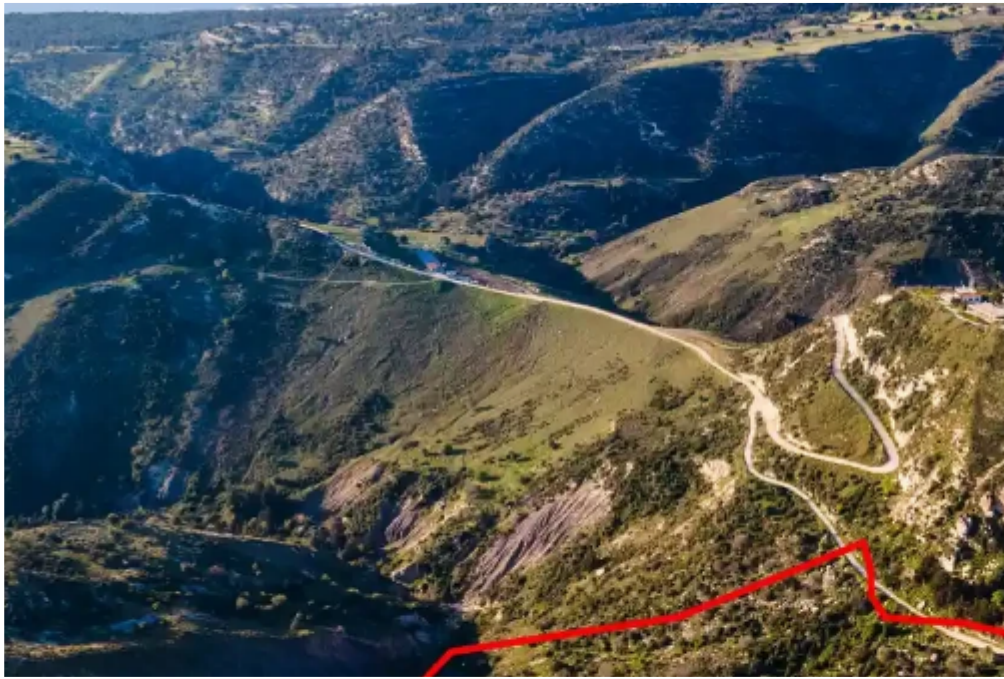

Agricultural land 19064 m²

Paphos, Kathikas-8573 , Cyprus

Offered at: € 28,000

Estate ID: 75240

Ref: ba3702327

Total plot's-land's area: **19064 m²**

Coverage: **10 %**

Density: **10 %**

Available from: **2024-10-27**

Offered at: **28,000**

Type: **Agricultural**

""The asset is the ½ undistributed share of a field, about 3.3 km northwest of the traditional core of Kathikas community in Paphos district. It is in "Koloti" locality, approx. 2.6 km southwest of Pano Arodes community and 3.3 km northeast of Pegeia Municipality. The field, with an area of about 19,064 m2, has an irregular shape and uneven surface with a northeast slope. It abuts to a registered footpath along its eastern boundary. The wider area is agricultural but forested and is characterized by vacant parcels of land and scattered tree or shrub crops. This asset is only available for electronic auction. LEGAL CONSEQUENCES: The property will be sold to the highest bidder. Th...

Estate on map: