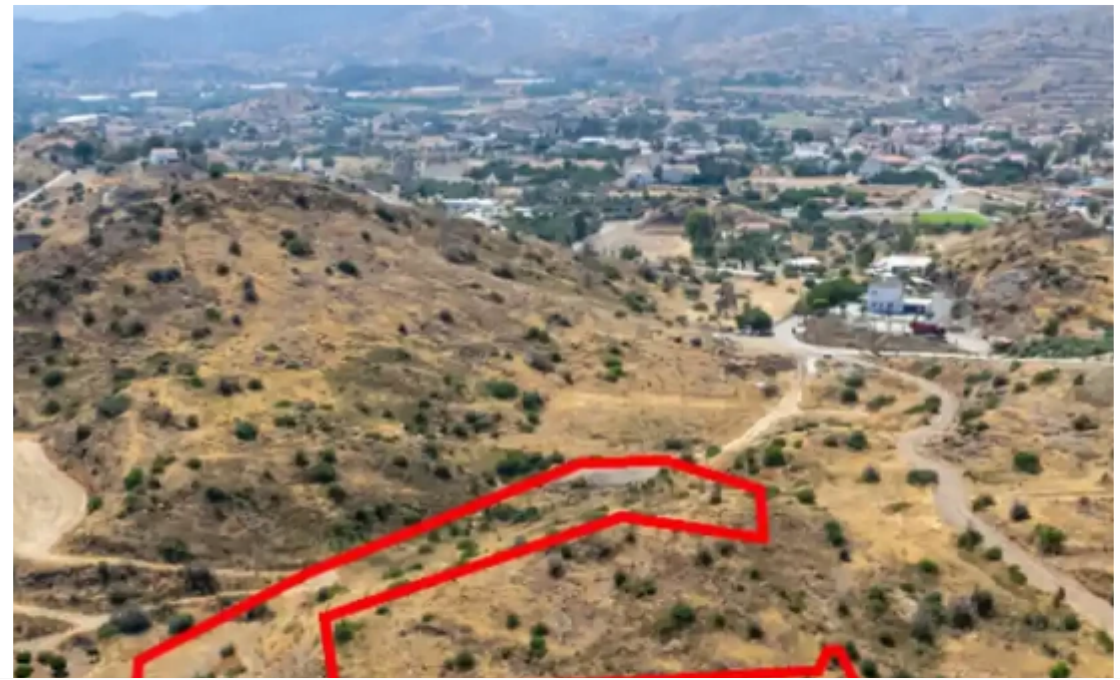

Agricultural land 6355 m²

Limassol, Eptagonia-4506 , Cyprus

Offered at: € 25,000

Estate ID: 75254

Ref: ba5322793

Total plot's-land's area: **6355 m²**

Coverage: **6 %**

Density: **6 %**

Available from: **2024-10-27**

Offered at: **25,000**

Type: **Agricultural**

""The property concerns a field in Eptagoneia. It is located 300m from the residential zone and the nearest registered pathway is at a distance of 35m. It has a land area of 6,355sqm and falls within Z1 planning zone.""...

Estate on map: