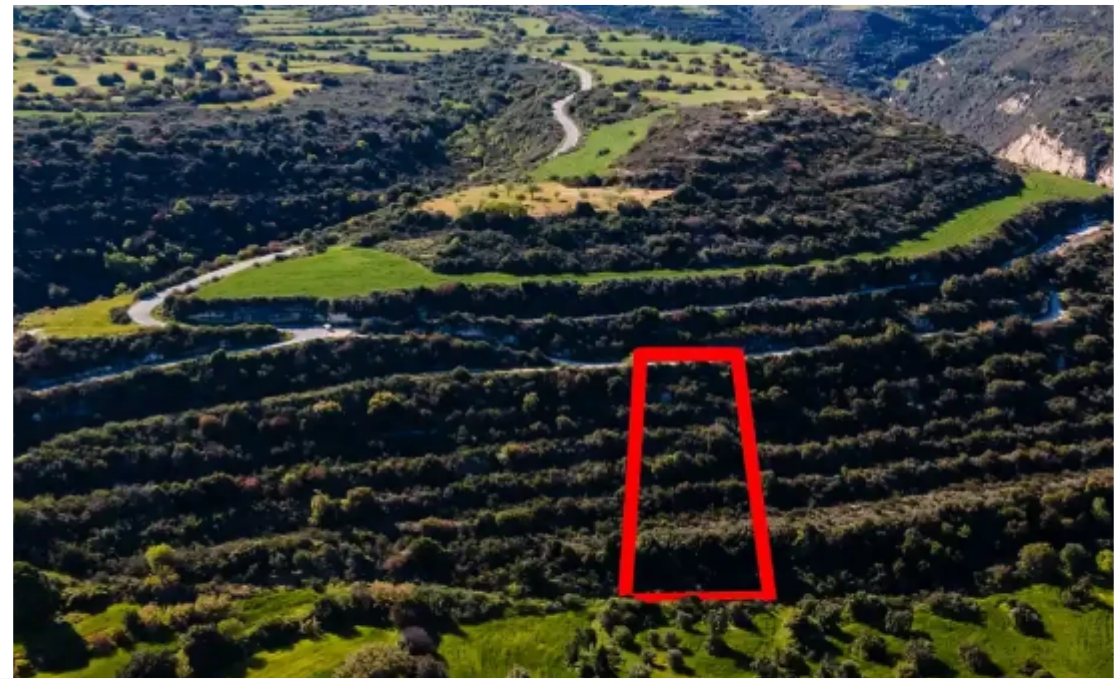

Agricultural land 3015 m²

Paphos, Kritou-Tera-8724 , Cyprus

Offered at: € 4,500

Estate ID: 75268

Ref: ba3702029

Total plot's-land's area: **3015 m²**

Coverage: **6 %**

Density: **6 %**

Available from: **2024-10-27**

Offered at: **4,500**

Type: **Agricultural**

""The asset concerns the ½ undistributed share of a field, about 2.15km northeast of the traditional core of the community of Kritou Terra, Paphos district, at a distance of 1.5km south of Choli community and 1 km. west of the main road Paphos-Polis Chrysochous. The field, with an area of about 3.015 m2, has an almost rectangular shape, a sloping surface with a slope from northwest to southeast. It is landlocked, however it is close to a registered road. The wider area is agricultural, with scattered tree crops and fields. This asset is only available for electronic auction. LEGAL CONSEQUENCES: The property will be sold to the highest bidder. The highest bidder is obliged to pay 10% of t...