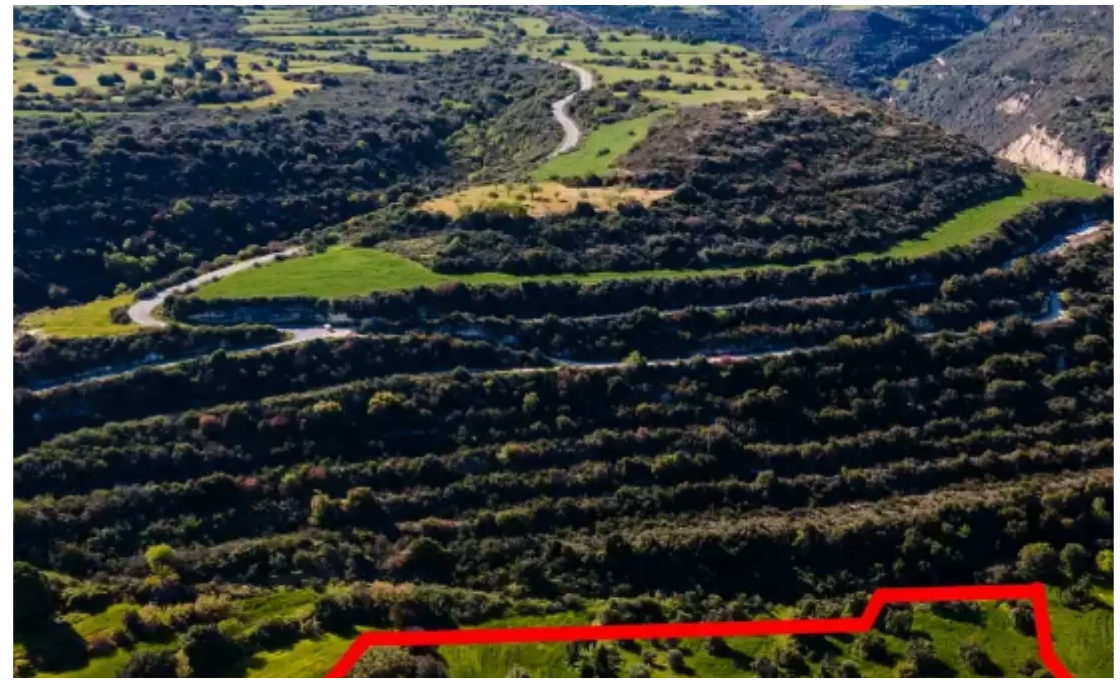

## Agricultural land 20438 m<sup>2</sup>

Paphos, Kritou-Tera-8724 , Cyprus

**Offered at:** € 30,000

**Estate ID:** 75270

**Ref:** ba3702021

Total plot's-land's area: **20438 m<sup>2</sup>**

Coverage: **6 %**