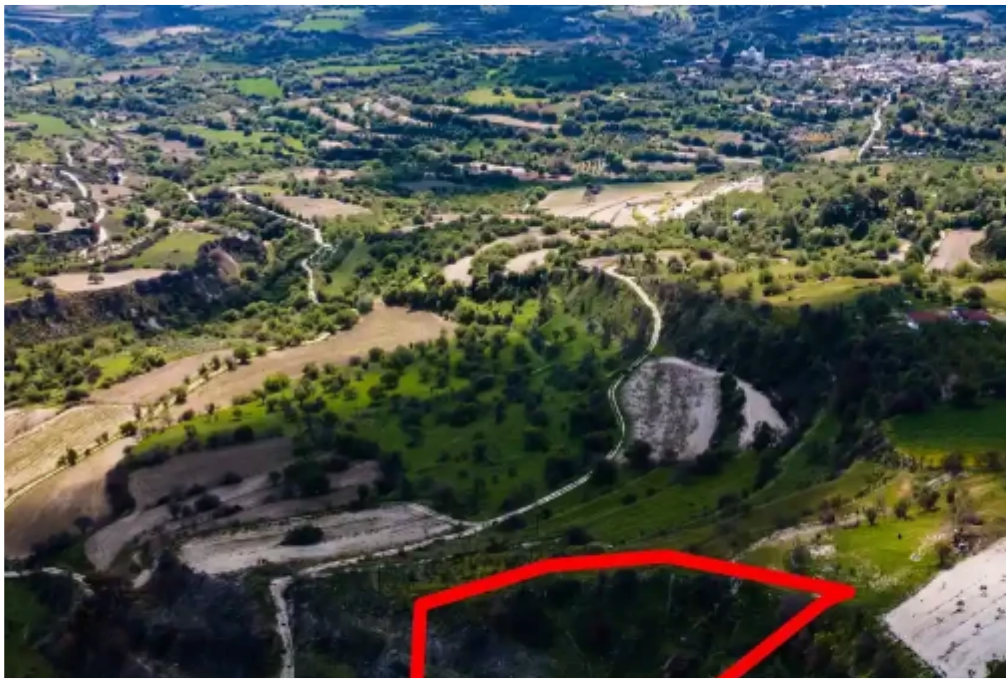

## Agricultural land 4014 m<sup>2</sup>

Paphos, Amargeti-8642 , Cyprus

**Offered at:** € 15,250

**Estate ID:** 75271

**Ref:** ba3701301

Total plot's-land's area: **4014 m<sup>2</sup>**

Coverage: **10 %**

Density: **10 %**

Available from: **2024-10-27**

Offered at: **15,250**

Type: **Agricultural**

""The property concerns an agricultural field, about 1.2 km northeast of the traditional core of Amargeti community in Paphos district, in 'LIACHIS' locality and 900 m southwest of the traditional core of Nea Pentalia community. The parcel, with an area of about 4,014m<sup>2</sup>, abuts to parcel 143, has an irregular shape, an uneven surface with a southeast slope and is landlocked, however, close to the Amargeti-Nea Pentalia connecting road. The wider area is agricultural, with a soil composition that favours efficient cultivation and is characterized by vacant plots of land and scattered residential developments and auxiliary spaces. This asset is only available for electronic auction. LEGA...

## Estate on map: