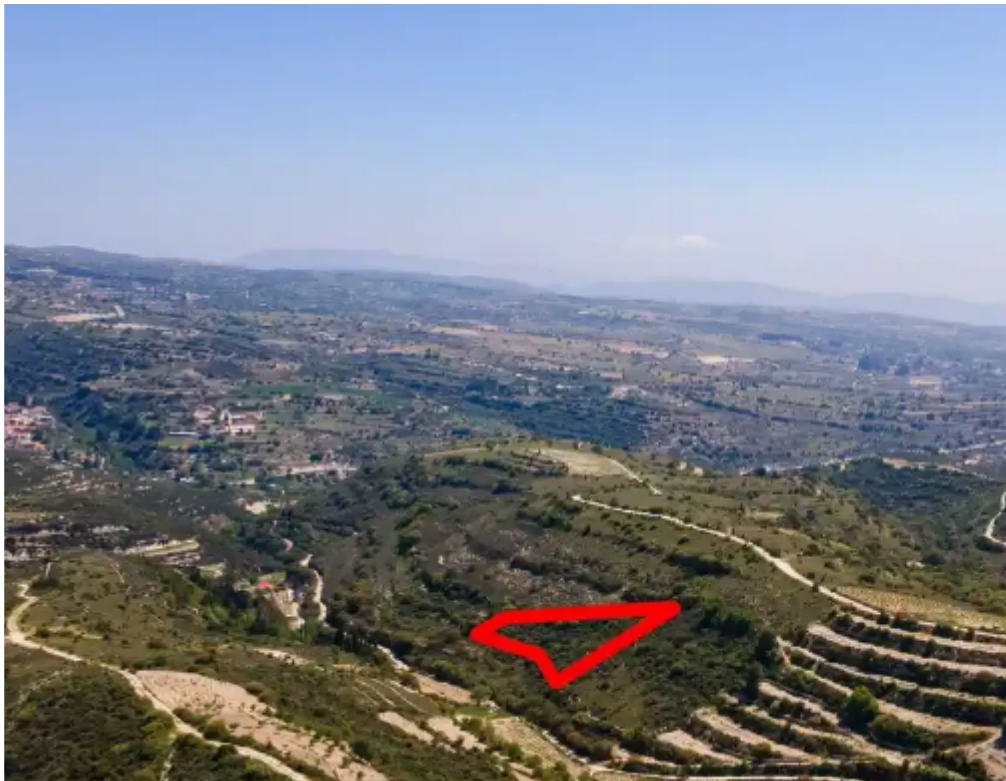

## Agricultural land 3011 m<sup>2</sup>

Limassol, Potamiou-4780 , Cyprus

**Offered at:** € 4,500

**Estate ID:** 75292

**Ref:** ba4294550

Total plot's-land's area: **3011 m<sup>2</sup>**

Coverage: **6 %**

Density: **6 %**

## Estate on map: