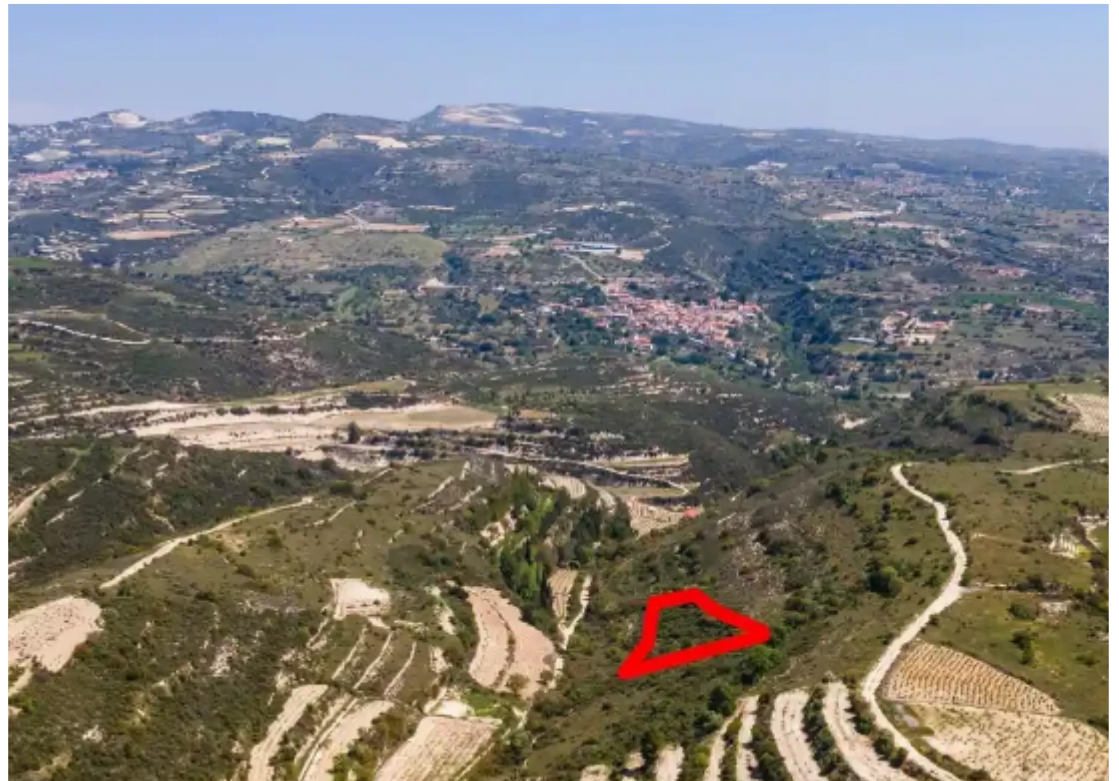

## Agricultural land 3011 m<sup>2</sup>

Limassol, Potamiou-4780 , Cyprus

**Offered at:** € 4,500

**Estate ID:** 75292

**Ref:** ba4294550

Total plot's-land's area: **3011 m<sup>2</sup>**

Coverage: **6 %**

Density: **6 %**

## Estate on map: