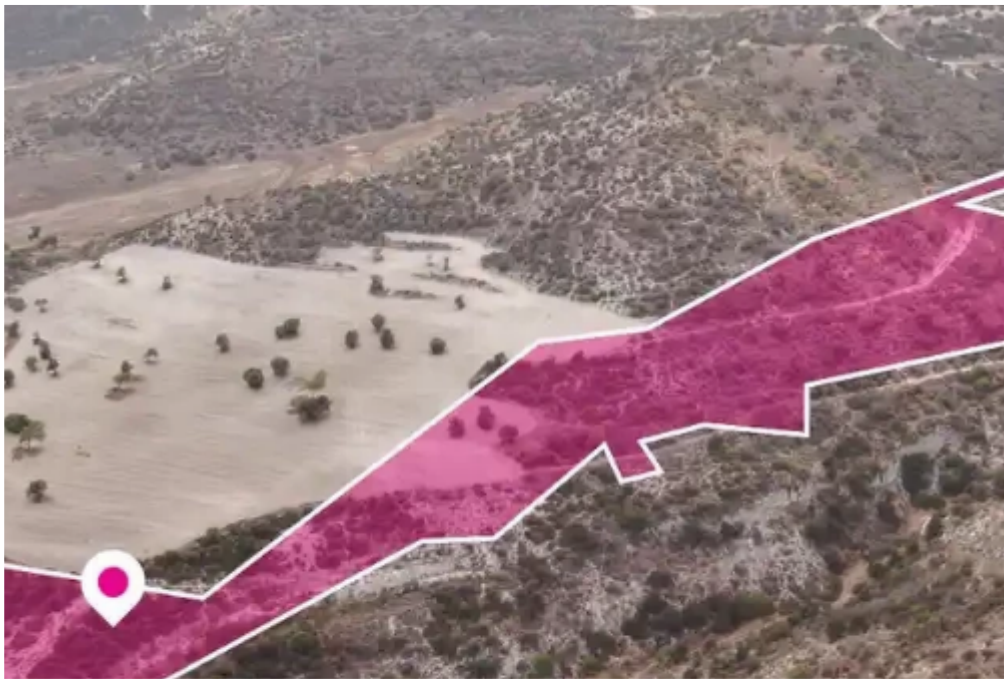

Agricultural land 36000 m²

Larnaka, Skarinou-7731 , Cyprus

Offered at: € 56,000

Estate ID: 75324

Ref: ba5437933

Total plot's-land's area: **36000 m²**

Available from: **2024-10-27**

Offered at: **56,000**

Type: **Agricultural**

""Agricultural field, extending to about 36.000 sq.m. in total. The asset is located approx. 1km north of Limassol-Larnaca highway and 2.3km northeast from the centre of the village. The property falls within Zone ?3, with a building coefficient of 10%, coverage of 10%, and permission for 2 floors (8.3m) of construction.""...