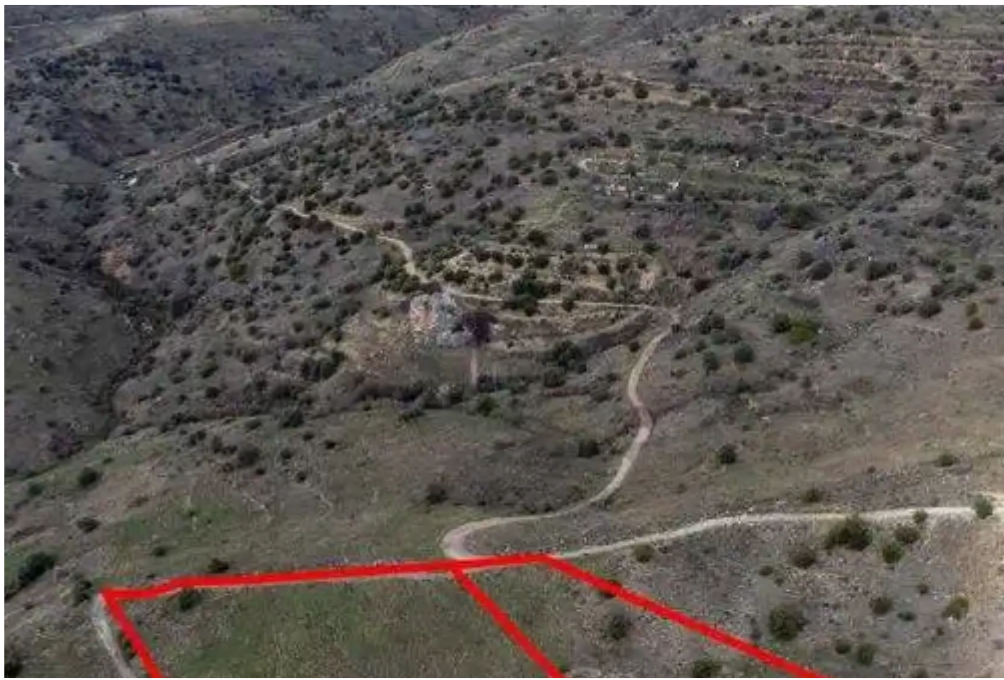

## Agricultural land 11372 m<sup>2</sup>

Paphos, Pentalia-8650 , Cyprus

**Offered at:** € 22,500

**Estate ID:** 75370

**Ref:** ba4720517

Total plot's-land's area: **11372 m<sup>2</sup>**

Coverage: **10 %**

Density: **10 %**

Available from: **2024-10-27**

Offered at: **22,500**

Type: **Agricultural**

""The property consists of two fields in Pentalia, Paphos. They are located 4km from the village and 700m from Amargeti-Pentalia road. The fields have a total area of 11,372sqm.""...

## Estate on map: