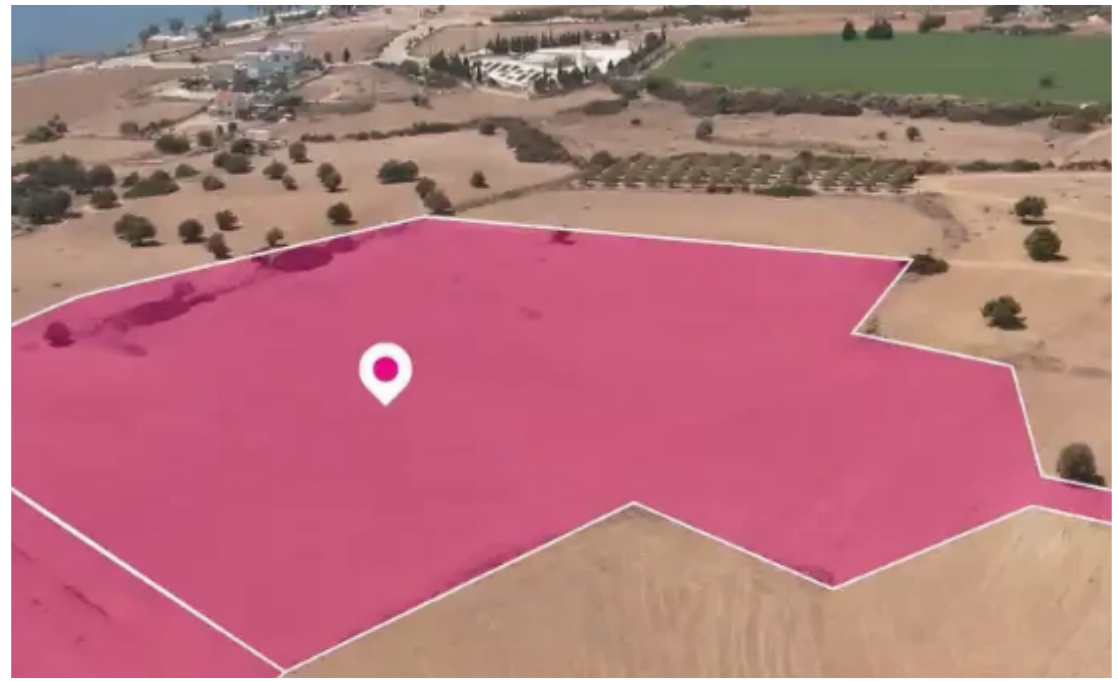

## Agricultural land 28438 m<sup>2</sup>

Larnaka, Agios-Theodoros-7730 , Cyprus

**Offered at:** € 1,100,000

**Estate ID:** 75379

**Ref:** ba5306806

Total plot's-land's area: **28438 m<sup>2</sup>**

Available from: **2024-10-27**

Offered at: **1,100,000**

Type: **Agricultural**

""""The fields are two adjoining tourist fields with a sea view situated in Ayios Theodoros Village of Larnaca District, 300 meters north of the sea and 250 meters north of the Mazotos -Zygi connective road. Property with registration number 0/26504, extending to approximately 8362 sq.m. in total and falls within Zone ?3?, with a building coefficient of 30%, coverage of 20%, and permission for 3 floors (13.5m) of construction. Property with registration number 0/26504, extending to approximately 8362 sq.m. in total, falls within a dual Zone ?3?(3%), with a building coefficient of 10%, coverage of 10%, and permission for 2 floors (8.3m) of construction and Zone ?3?(97%) , with a buildin...