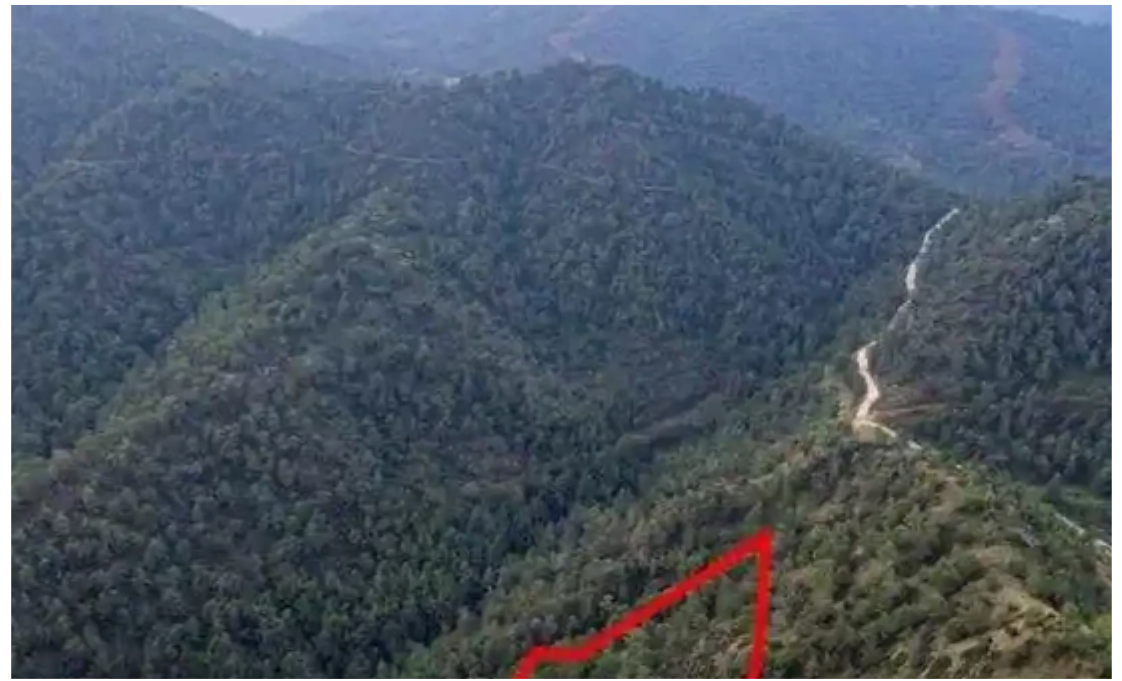

Agricultural land 5352 m²

Nicosia, Pano-Pyrgos-2950 , Cyprus

Offered at: € 20,000

Estate ID: 75402

Ref: ba4480475

Total plot's-land's area: **5352 m²**

Coverage: **10 %**

Density: **10 %**

Available from: **2024-10-27**

Offered at: **20,000**

Type: **Agricultural**

""""""The property is an agricultural field in Pano Pyrgos. It is located 600m from the center of the community and 800m from Profitis Elias church. The field has an area of 5,352sqm and it is situated 550m from the nearest registered road."""""" ...

Estate on map: