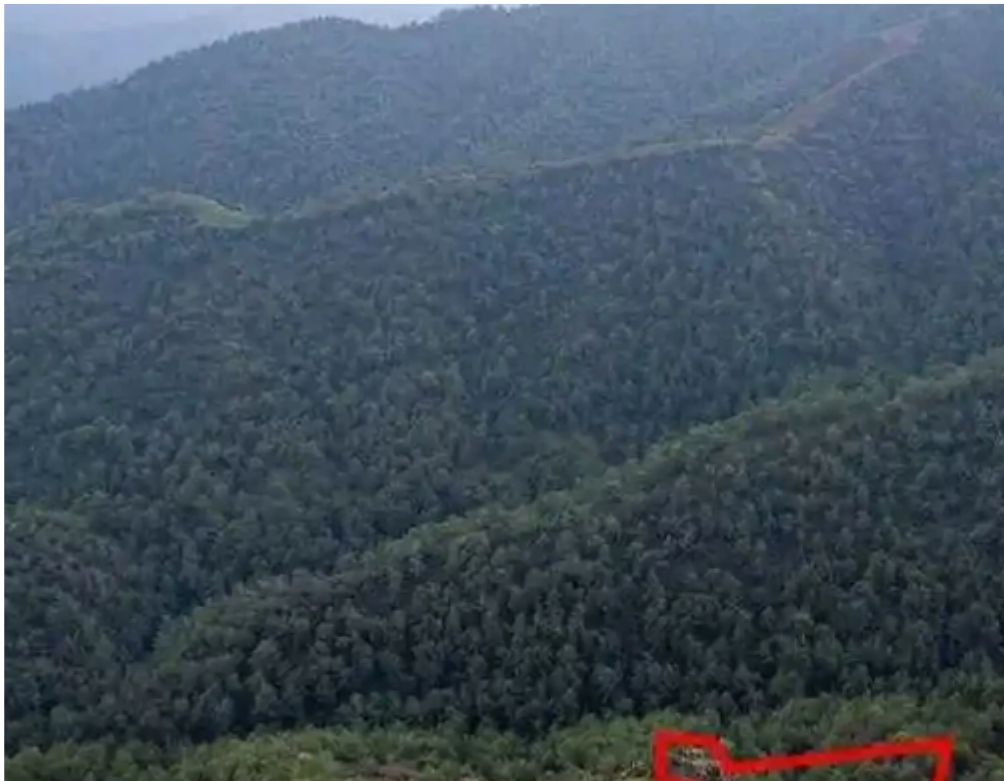

Agricultural land 5352 m²

Nicosia, Pano-Pyrgos-2950 , Cyprus

Offered at: € 20,000

Estate ID: 75402

Ref: ba4480475

Total plot's-land's area: **5352 m²**

Coverage: **10 %**

Density: **10 %**

Available from: **2024-10-27**

Offered at: **20,000**

Type: **Agricultural**

""""""The property is an agricultural field in Pano Pyrgos. It is located 600m from the center of the community and 800m from Profitis Elias church. The field has an area of 5,352sqm and it is situated 550m from the nearest registered road."""""" ...