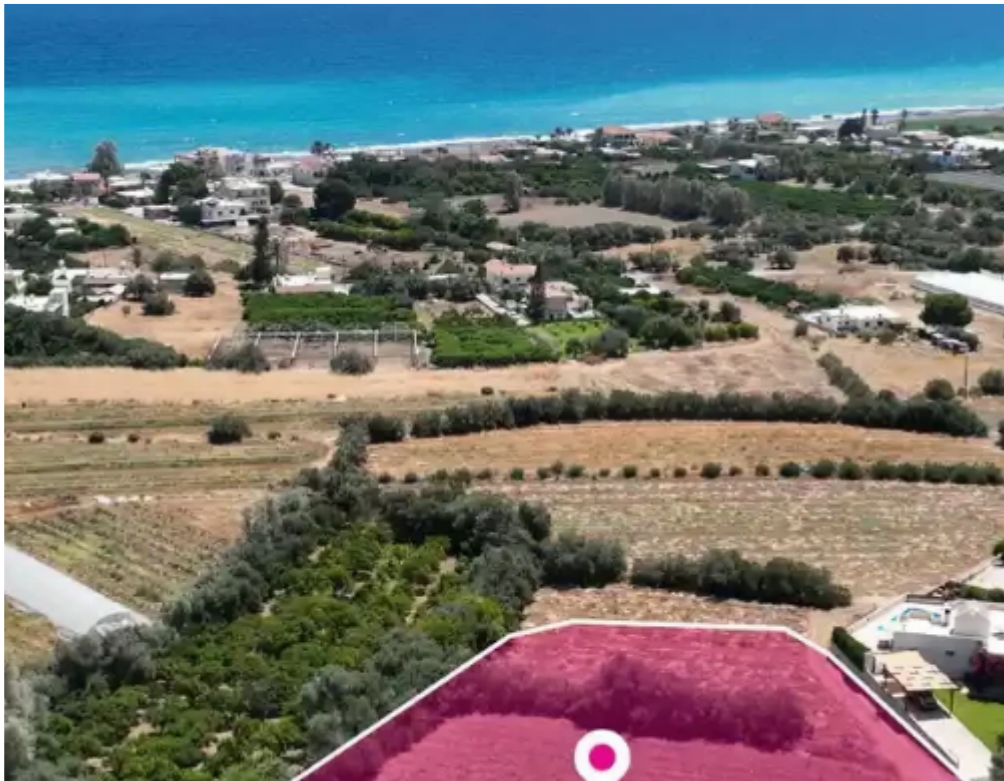

Residential land 3011 m²

Paphos, Agia-Marina-Chrysochous-8881 , Cyprus

Offered at: € 139,000

Estate ID: 75415

Ref: ba5303537

Total plot's-land's area: **3011 m²**

Available from: **2024-10-27**

Offered at: **139,000**

Type: **Residential**

""Residential field, extending to about 3.011 sq.m. in total. The property is rectangularly shaped with a flat surface. Access to the plot is via a registered road with total frontage of approx.37m The asset is located approx. 600 m east of the coast The property falls within Zone H2, with a building coefficient of 90%, coverage of 50%, and permission for 2 floors (8.3m) of construction. location Coordinates: 35.11593814,32.51717902""...