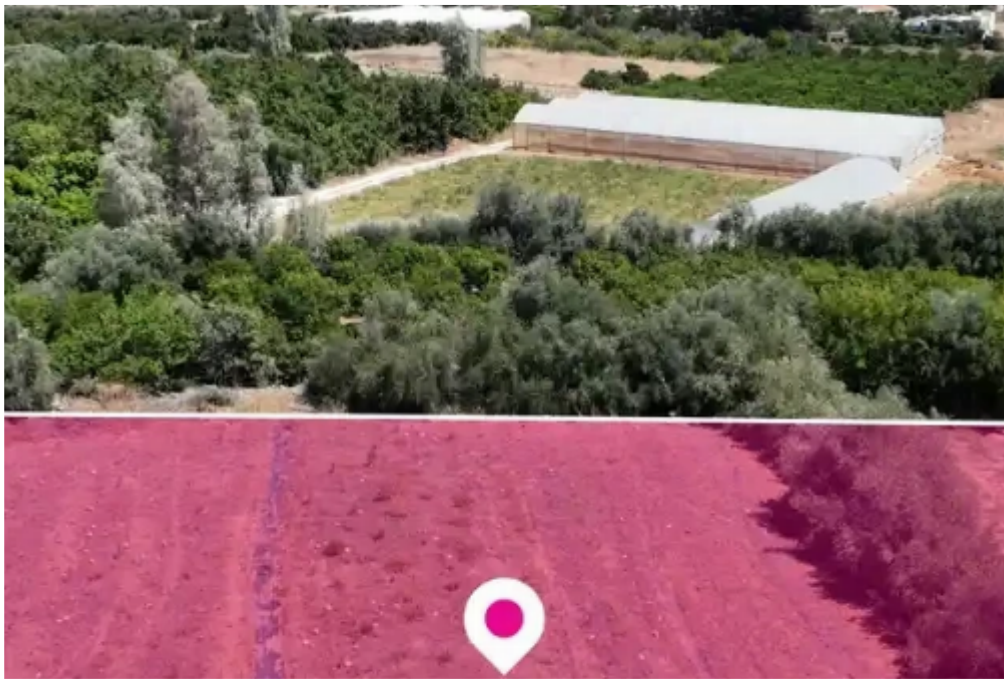

Residential land 3011 m²

Paphos, Agia-Marina-Chrysochous-8881 , Cyprus

Offered at: € 139,000

Estate ID: 75415

Ref: ba5303537

Total plot's-land's area: **3011 m²**

Available from: **2024-10-27**

Offered at: **139,000**

Type: **Residential**

""Residential field, extending to about 3.011 sq.m. in total. The property is rectangularly shaped with a flat surface. Access to the plot is via a registered road with total frontage of approx.37m The asset is located approx. 600 m east of the coast The property falls within Zone H2, with a building coefficient of 90%, coverage of 50%, and permission for 2 floors (8.3m) of construction. location Coordinates: 35.11593814,32.51717902""...