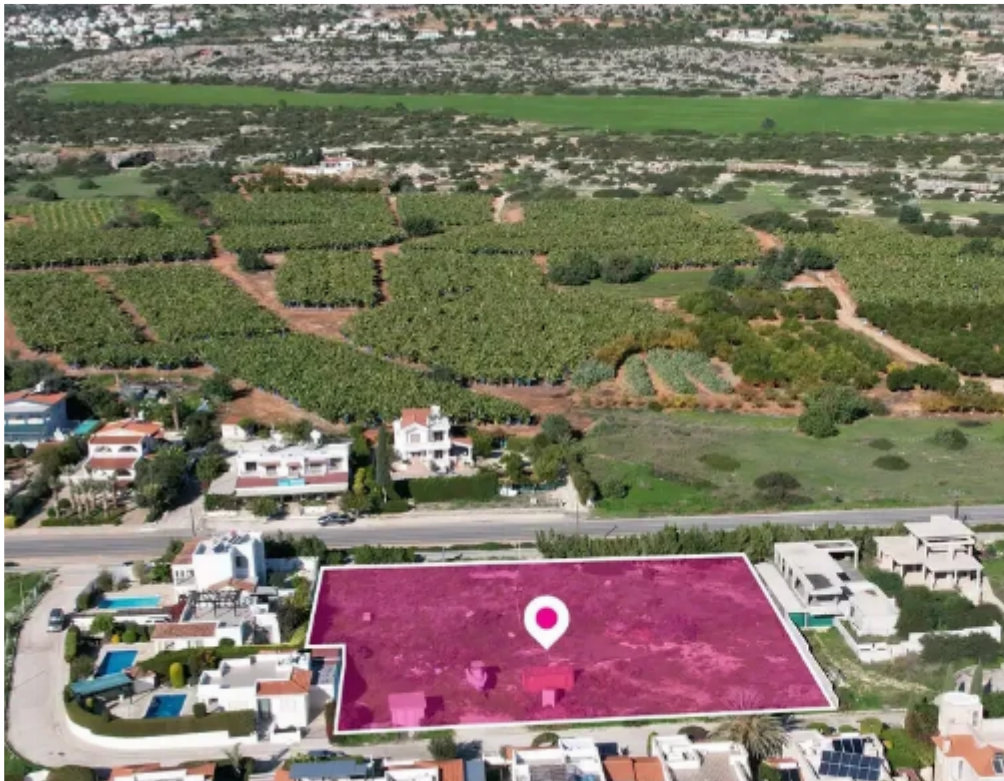

Residential land 3064 m²

Paphos, Pegeia-Coral-Bay-Kolpos-Korallion-8575 , Cyprus

Offered at: € 335,000

Estate ID: 75433

Ref: ba5481020

Total plot's-land's area: **3064 m²**

Available from: **2024-10-27**

Offered at: **335,000**

Type: **Residential**

""""Residential field, extending to about 3.064sq.m. in total with an unexhausted building density rights of 558sq.m . The property is rectangularly shaped with a flat surface. Access to the field is via a right of way which is facing the north-east side of the property. Total frontage is approximately 60 m. Location Coordinates: 34.88051440 32.34973467"""" ...

Estate on map: