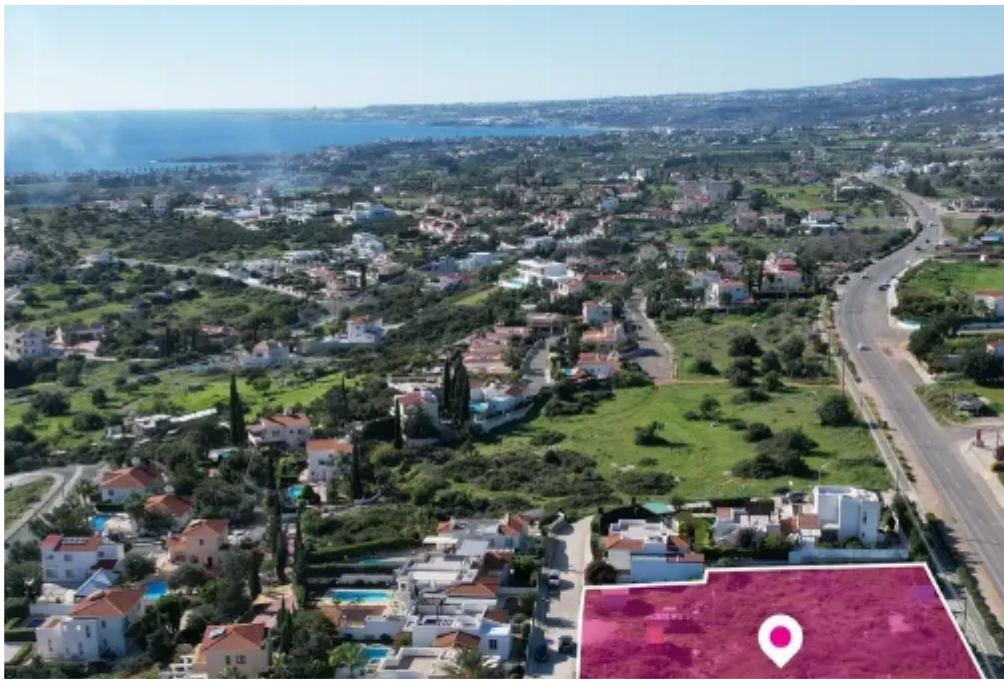

Residential land 3064 m²

Paphos, Pegeia-Coral-Bay-Kolpos-Korallion-8575 , Cyprus

Offered at: € 335,000

Estate ID: 75433

Ref: ba5481020

Total plot's-land's area: **3064 m²**

Available from: **2024-10-27**

Offered at: **335,000**

Type: **Residential**

""""Residential field, extending to about 3.064sq.m. in total with an unexhausted building density rights of 558sq.m . The property is rectangularly shaped with a flat surface. Access to the field is via a right of way which is facing the north-east side of the property. Total frontage is approximately 60 m. Location Coordinates: 34.88051440 32.34973467"""" ...