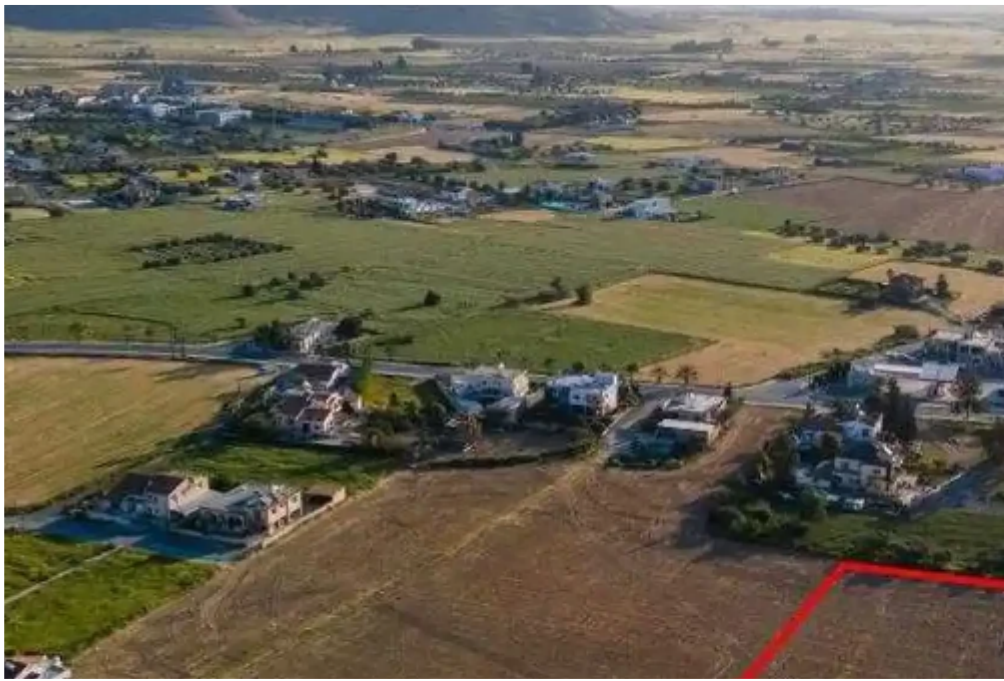

Residential land 4683 m²

Larnaka, Athienou-7600 , Cyprus

Offered at: € 85,000

Estate ID: 75456

Ref: ba5111931

Total plot's-land's area: **4683 m²**

Coverage: **50 %**

Density: **90 %**

Available from: **2024-10-27**

Offered at: **85,000**

Type: **Residential**

""The property is a shared (41.67%) residential field in Athienou. It is located 400m from 28th of October street and 900m from Athienou primary school. The field has a land area of 4,683sqm and Gordian's share corresponds approximately to 1,951sqm. It is situated 70m from the nearest registered road and offers close proximity to all amenities and easy access to the center of Athienou. Gordian has for sale the adjacent fields with reg.no. 0/28525 (Ref. No. 6988), 0/25765 (Ref. No. 9226) and 0/34530 (Ref. No. 9227).""...

Estate on map: