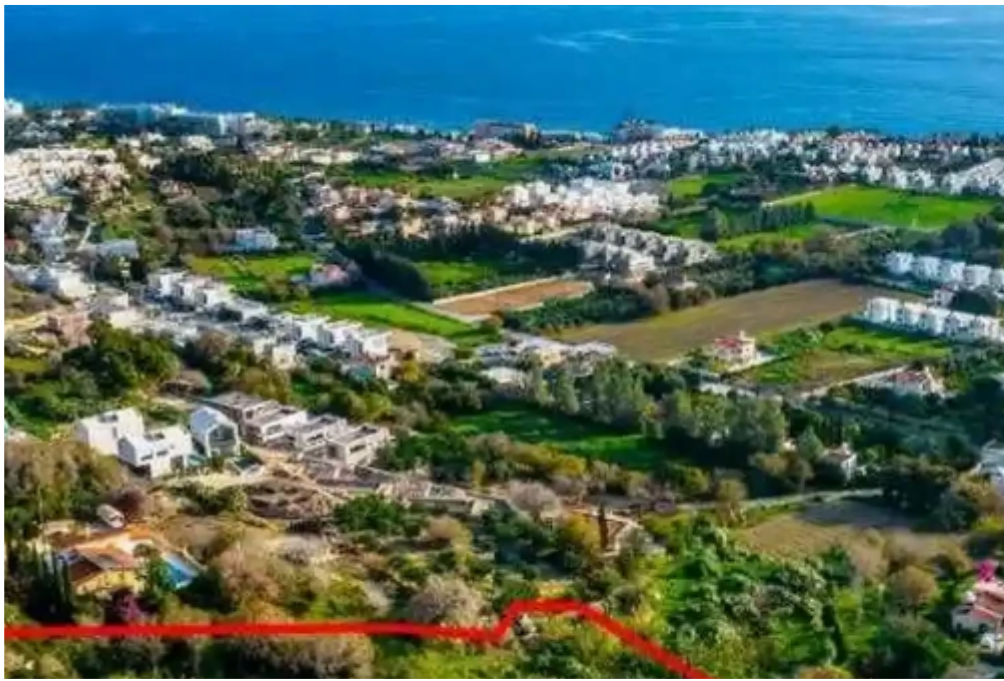

Residential land 5686 m²

Paphos, Melanos-Chlorakas-8220 , Cyprus

Offered at: € 229,500

Estate ID: 75507

Ref: ba4525611

Total plot's-land's area: **5686 m²**

Coverage: **25 %**

Density: **30 %**

Available from: **2024-10-27**

Offered at: **229,500**

Type: **Residential**

""""The property is a 50% share of a residential field in Chloraka. It is located 50m from Eleftherias avenue and 200m from Panagia Chrysoaimatousis church. The field has a total area of 5,686sqm and Gordian's share corresponds approximately to 2,843sqm. The property offers distant views of the sea and close proximity to all amenities."""" ...